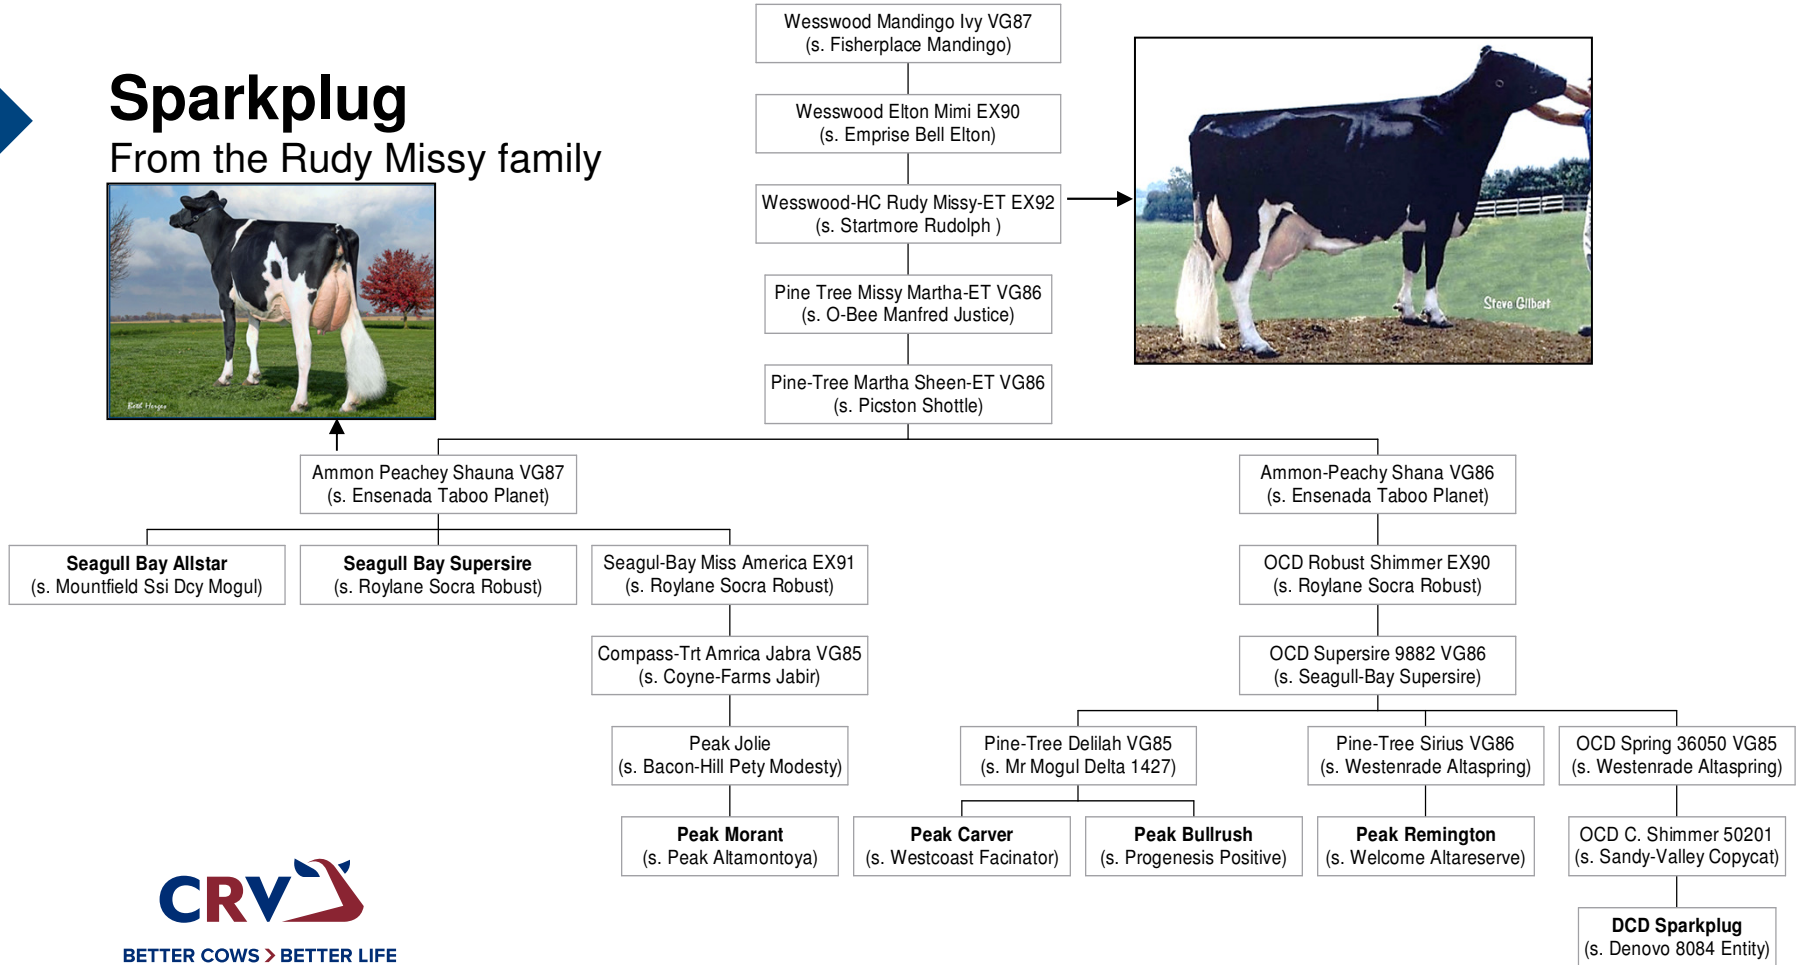

# Sparkplug

From the Rudy Missy family

BETTER COWS > BETTER LIFE

# Sparkplug

From the Rudy Missy family

Wesswood-HC Rudy Missy-ET EX92  
(s. Startmore Rudolph )

Pine Tree Missy Martha-ET VG86  
(s. O-Bee Manfred Justice)

Pine-Tree Martha Sheen-ET VG86  
(s. Picston Shottle)

Ammon-Peachy Shana VG86  
(s. Ensenada Taboo Planet)

OCD Robust Shimmer EX90  
(s. Roylane Socra Robust)

OCD Supersire 9882 VG86  
(s. Seagull-Bay Supersire)

Pine-Tree Delilah VG85  
(s. Mr Mogul Delta 1427)