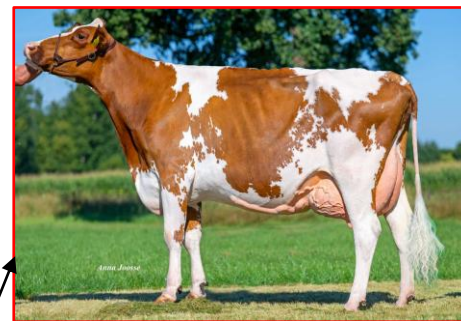

# Solaris-Red

From a new cow family

Bertha 107-Red GP81  
(s. JK Eder Raoul-Red)  
51,416 kgM 4.68 3.71

Bertha 129-Red VG86  
(s. Delta Maicon-Red)  
26,057 kgM 4.53 3.80

Bertha 161-Red  
(v. American Lexus-Red)

Bertha 179-Red VG85  
(s. Delta Rosebud-Red)  
61,363 kgM 4,55 3,62  
still in production

Bertha 193-Red VG86  
(s. Delta Listrotto-Red)  
40,203 kgM 4,53 3,90  
still in production

**Lowlands Solaris-Red**  
(s. Delta Firestone-Red)