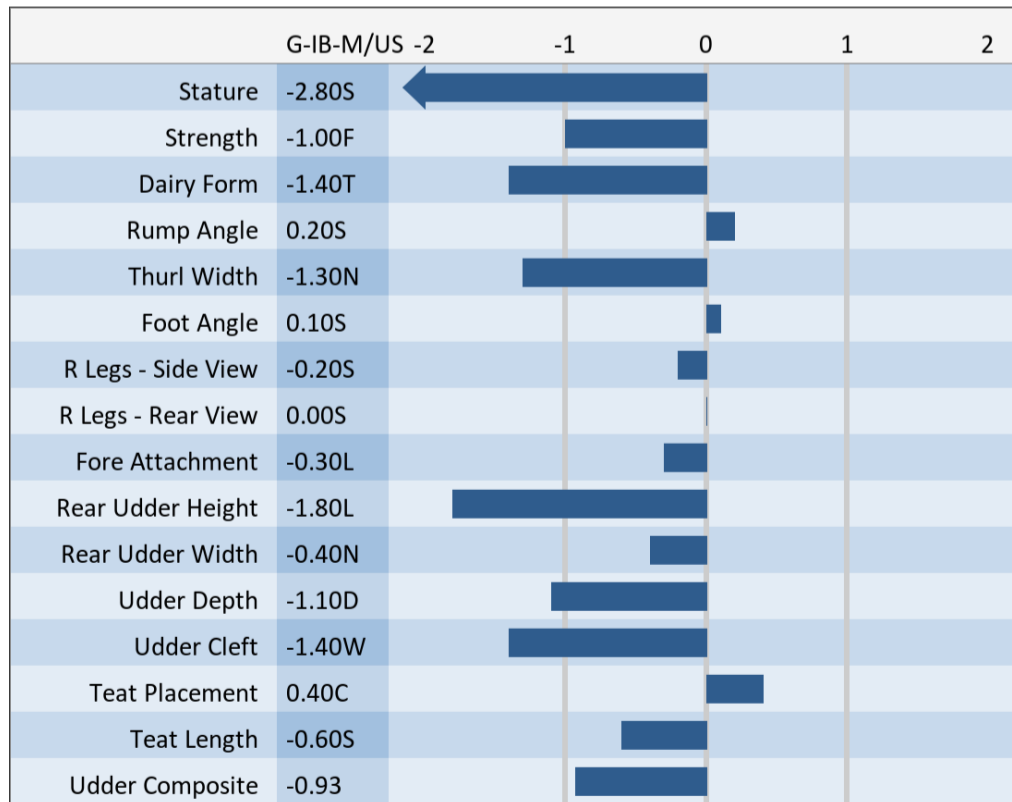

BULLS

[« RETURN TO BULLS LIST](#)

54BS544 Switzer Tals Pyssli

DARIO ET *TM

68156800 aAa: 435 Beta Cas: A1A2 Kappa Casein: BB
Born: 1/7/2014

Proven Sires
Preferred Sex

PAYSSLI x ALIBABA x JOLT
#1 Net Merit (Proven)

04/2023 G-IB-M/US PERFORMANCE			
MILK +1098	FAT +38 / -0.03%	PROTEIN +41 / +0.02%	PPR 152
PROD. 97%R 607 DTRS/219 HRDS TYPE 94%R			
PL +5.3	UDC -0.93	SCS 2.77	TYPE -0.70
Milking Speed 103	CM\$ 669	Conception (SCR) N/A	
Cow Livability +2.8			
CE 2.6%	NM\$ \$660	DPR +1.2	MOB 0.0

Sire: Payssli ET
Dam: Switzer Tals Alibaba Davos "VG-86 VG-86 MS"
3-04 365d 2x 30200 4.8 1458 3.5 1054
MGS: Scharz BS Presidnt Alibaba *TM
MGD: Switzer Tals Jolt Delani "3E-90 EX-90 MS"
Lifetime: 2,894d 252,880m 9,921f 7,932p