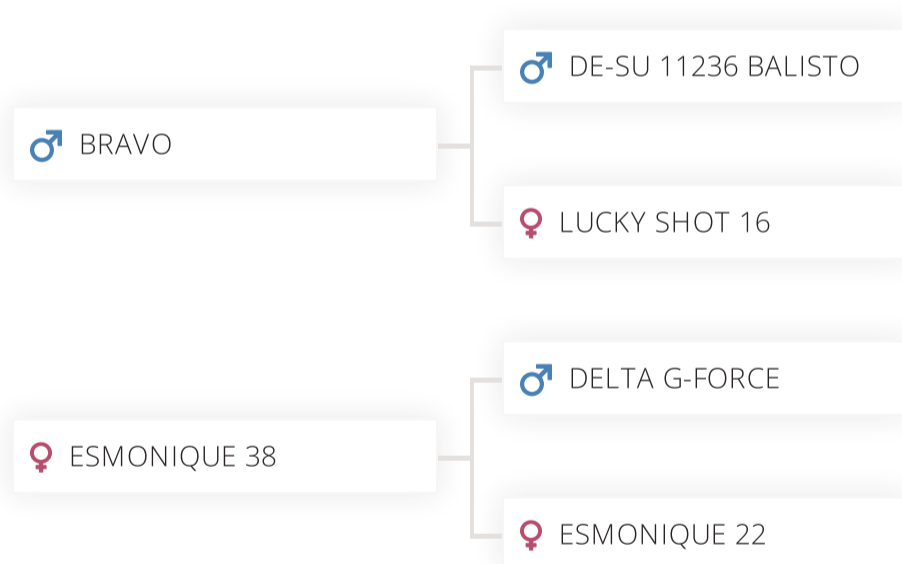

EMPIRE

WEELDER EMPIRE

- ▶ Leading for Health & Efficiency
- ▶ Great Feet & legs
- ▶ Calving ease

Sire Information

Sire ID	NL 729539557
AI Code NL	941760
Born	23/12/2015
Color	Black & White
Beta casein	A2A2
Kappa casein	AB
aAa Code	423651

Pedigree

Holstein EU B&W Holstein EU R&W

CRV Health

	Characteris...	Breedi...
	Fertility	104
+9%	Udder health	106
	Hoof health	110

CRV Efficiency

	Characteris...	Breedi...
	INET	270
+14%	Longevity	640
	Feed efficie...	107

1,922 daughters, 708 herds, reliability: 99%

Linear traits

Characteri...	Breedi...	Comparison
Stature	99	
Strength	92	
Body depth	93	
Angularity	98	
Condition s...	95	
Rump angle	105	
Rump width	95	
Rear legs r...	107	
Rear legs si...	102	
Foot angle	99	
Locomotion	110	
Fore udder...	102	
Front teat ...	106	
Teat length	101	
Udder depth	101	
Rear udder...	104	
Rear teat p...	102	
Central Lig...	101	