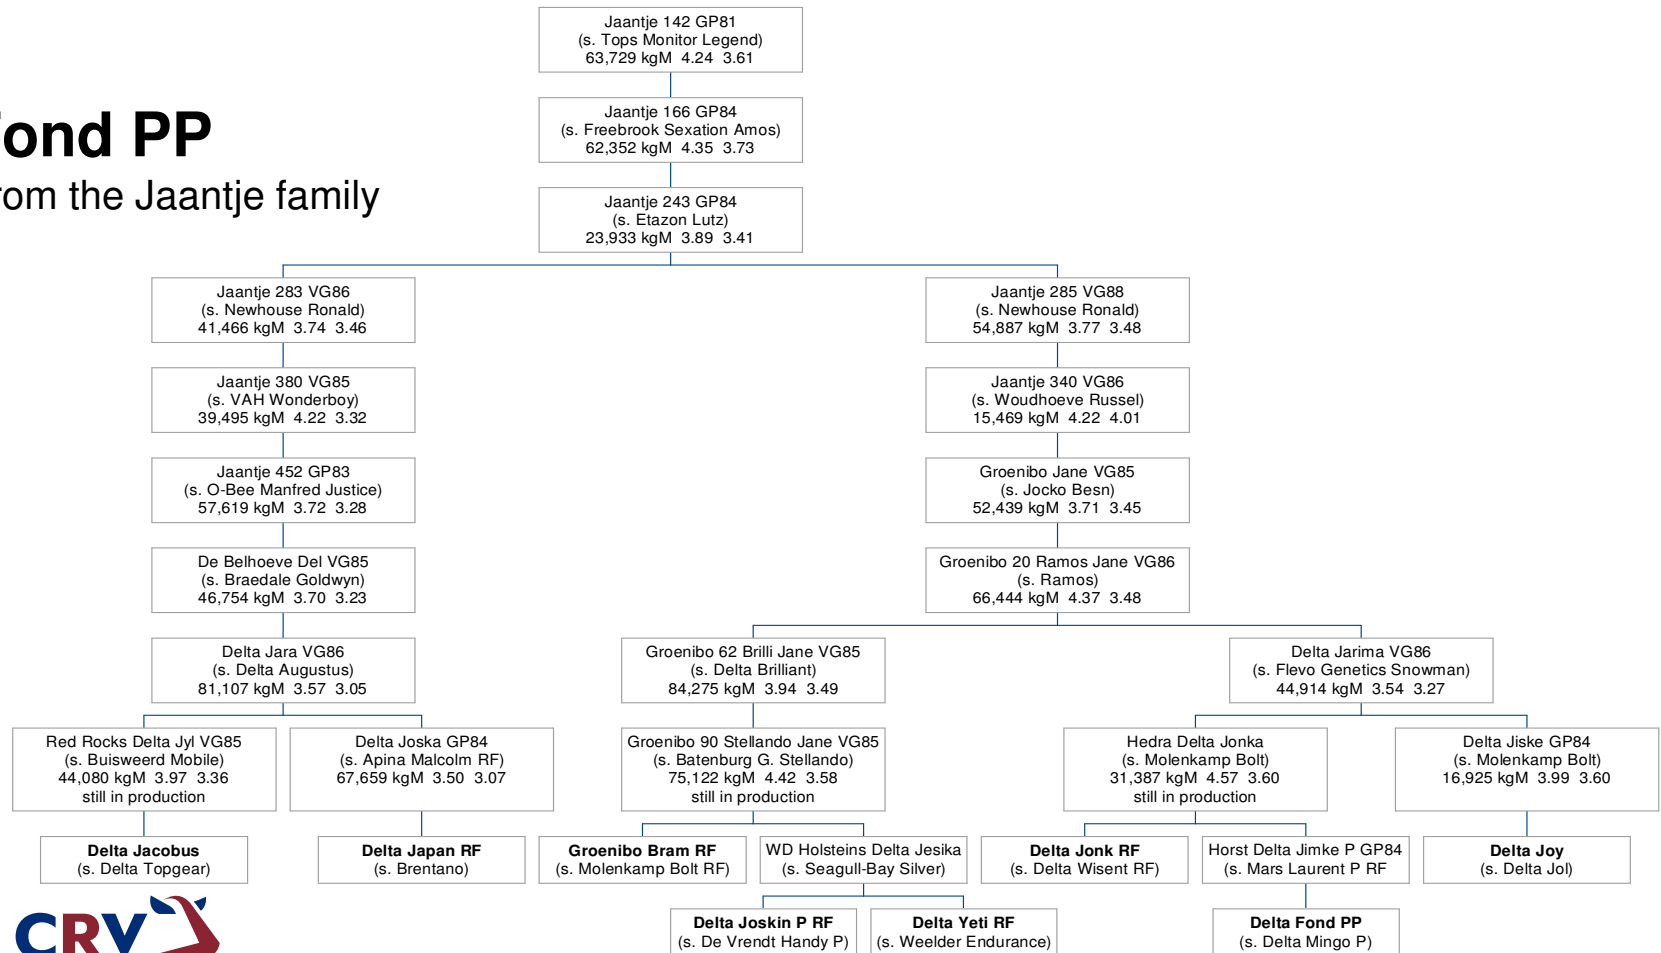

Fond PP

From the Jaantje family

BETTER COWS > BETTER LIFE

Fond PP

From the Jaantje family

BETTER COWS > BETTER LIFE