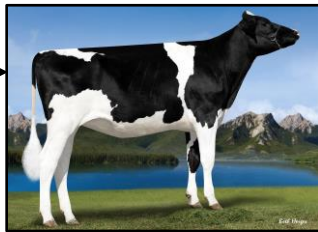

Peak Honey GP82
(s. S-S-I Montross Jedi)

Peak Hotline
(s. Glen D Haven Altahotrod)

Peak Hola NC
(s. OCD Spring Samuri)

Peak Honeydew NC
(s. Peak AltaExplosion)

Peak Hypnotic NC
(s. Peak AltaZazzle)

Peak Homeland
(s. Peak AltaW heelhouse)

Peak Highland
(s. Peak AltaW heelhouse)