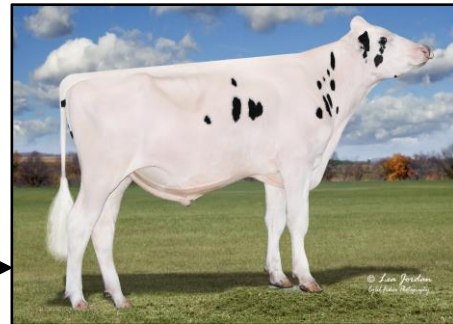

Peak Hammerhead
(s. Ladys Manor AltaO vertake)