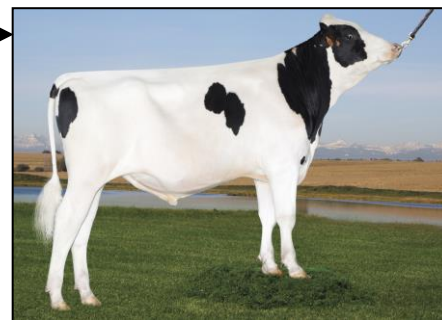

BETTER COWS > BETTER LIFE