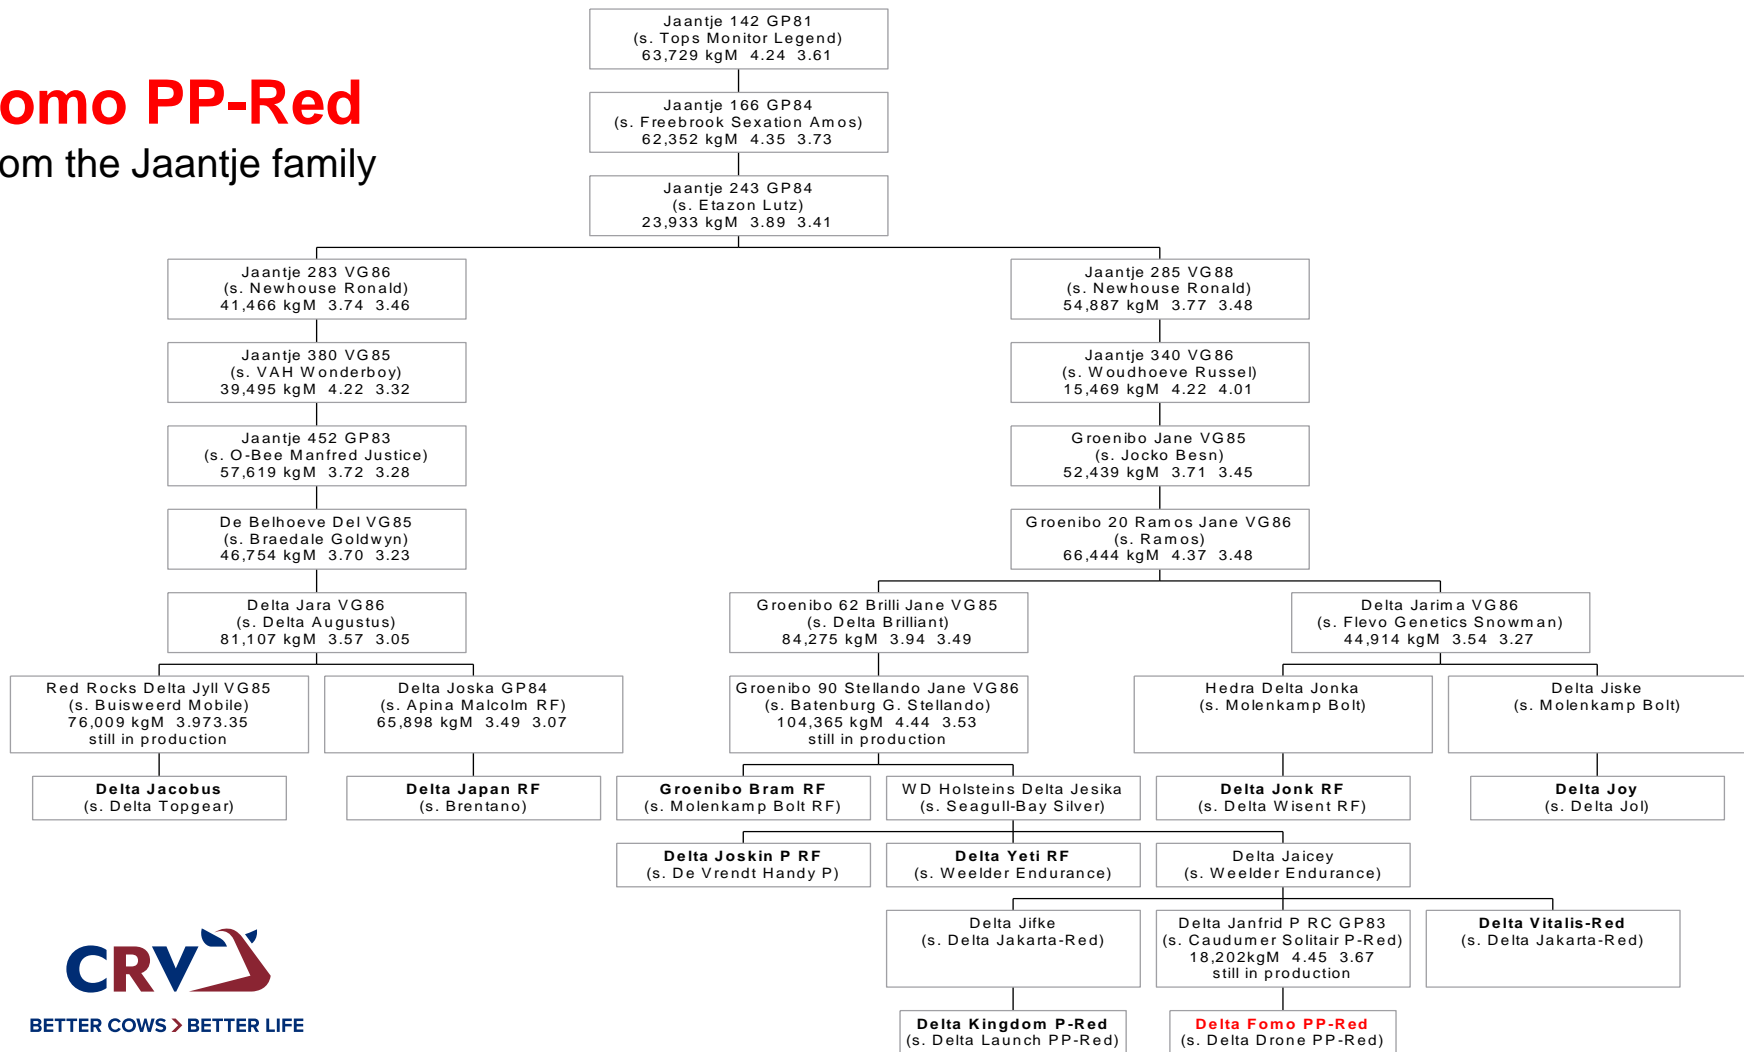

Fomo PP-Red

From the Jaantje family

BETTER COWS > BETTER LIFE