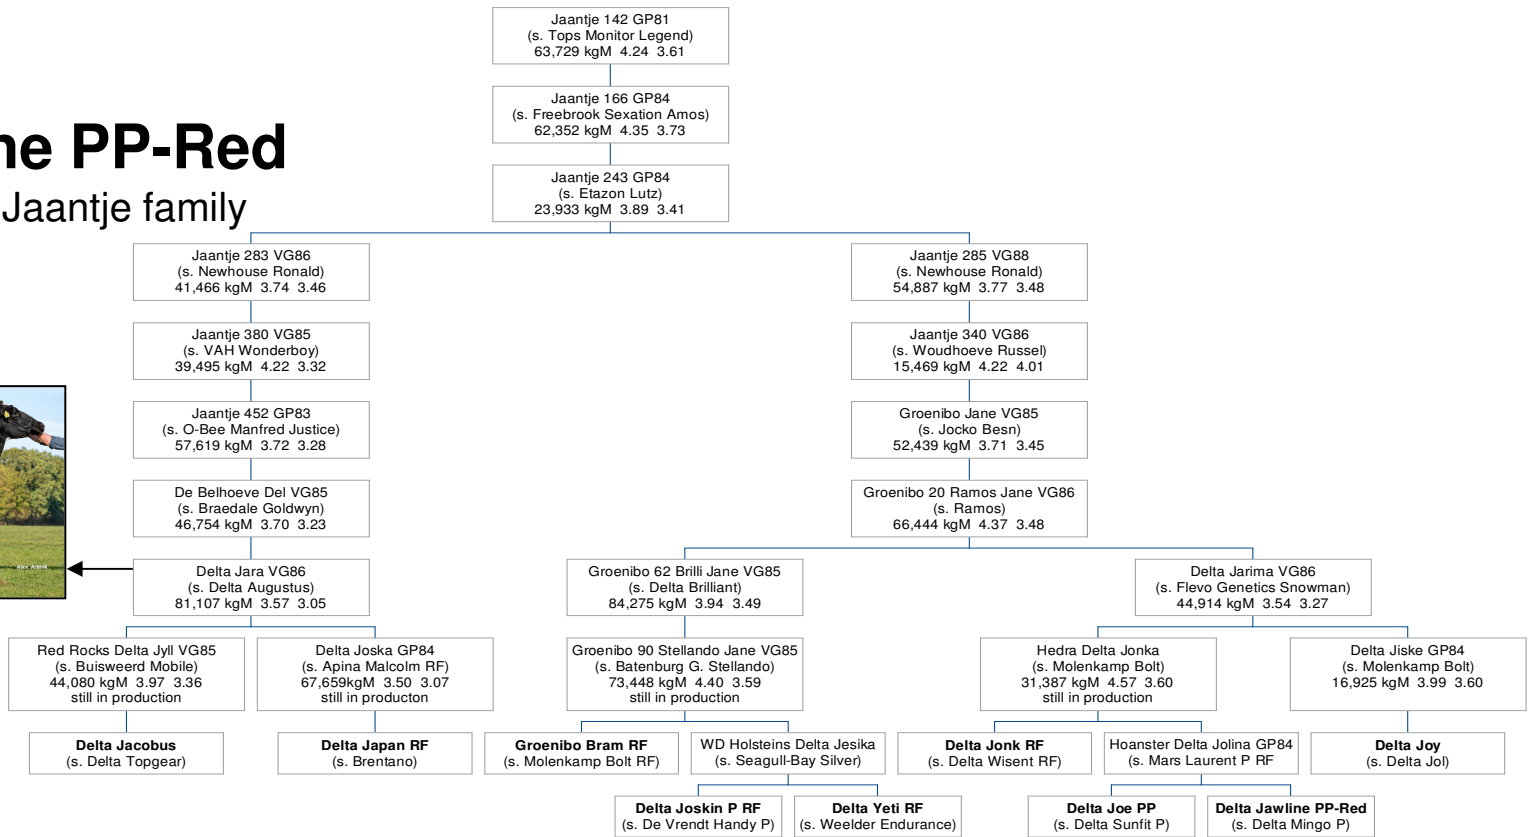

Jawline PP-Red

From the Jaantje family

BETTER COWS > BETTER LIFE

Jawline PP-Red

From the Jaantje family

Delta Joska

Jaantje 452

Groenibo 62 Brilll Jane

Groenibo 90 Stellando Jane

Delta Jarmina