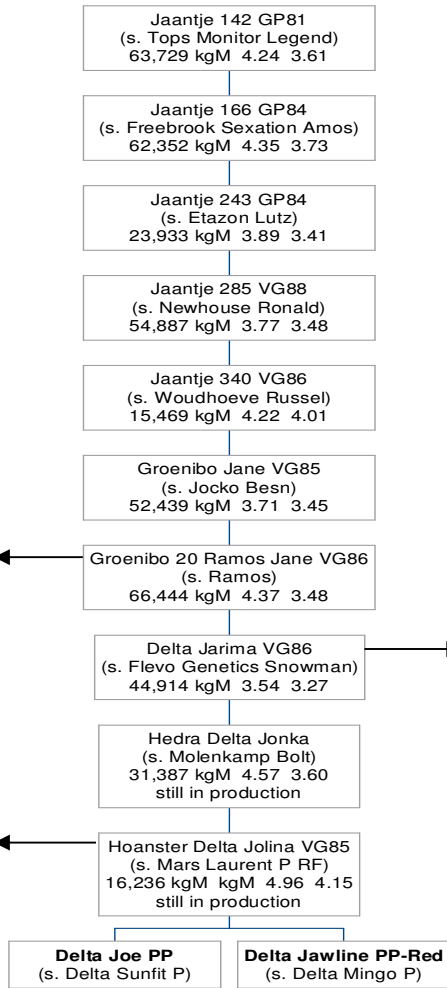

Jawline PP-Red

From the Jaantje family

BETTER COWS > BETTER LIFE

Jawline PP-Red

From the Jaantje family

Delta Joska

Jaantje 452

Groenibo 62 Brilll Jane

Groenibo 90 Stellando Jane

Delta Jarmina