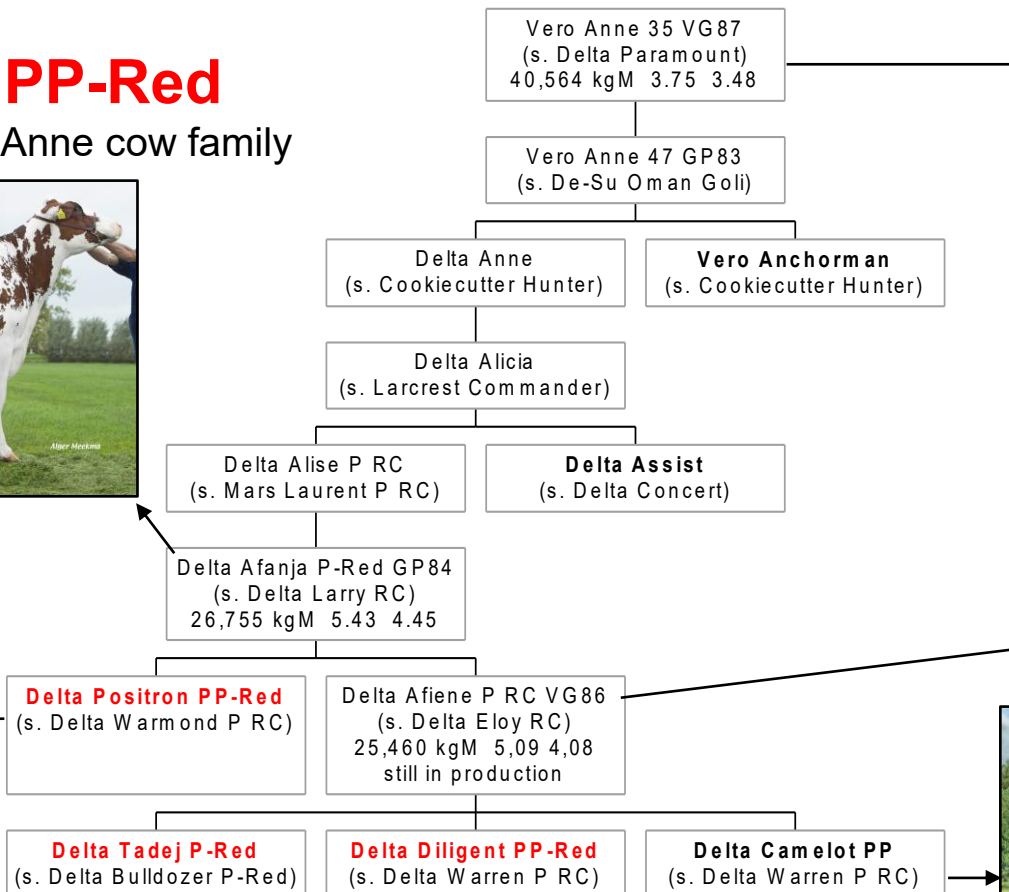

# Positron PP-Red

From the Vero Anne cow family

BETTER COWS > BETTER LIFE