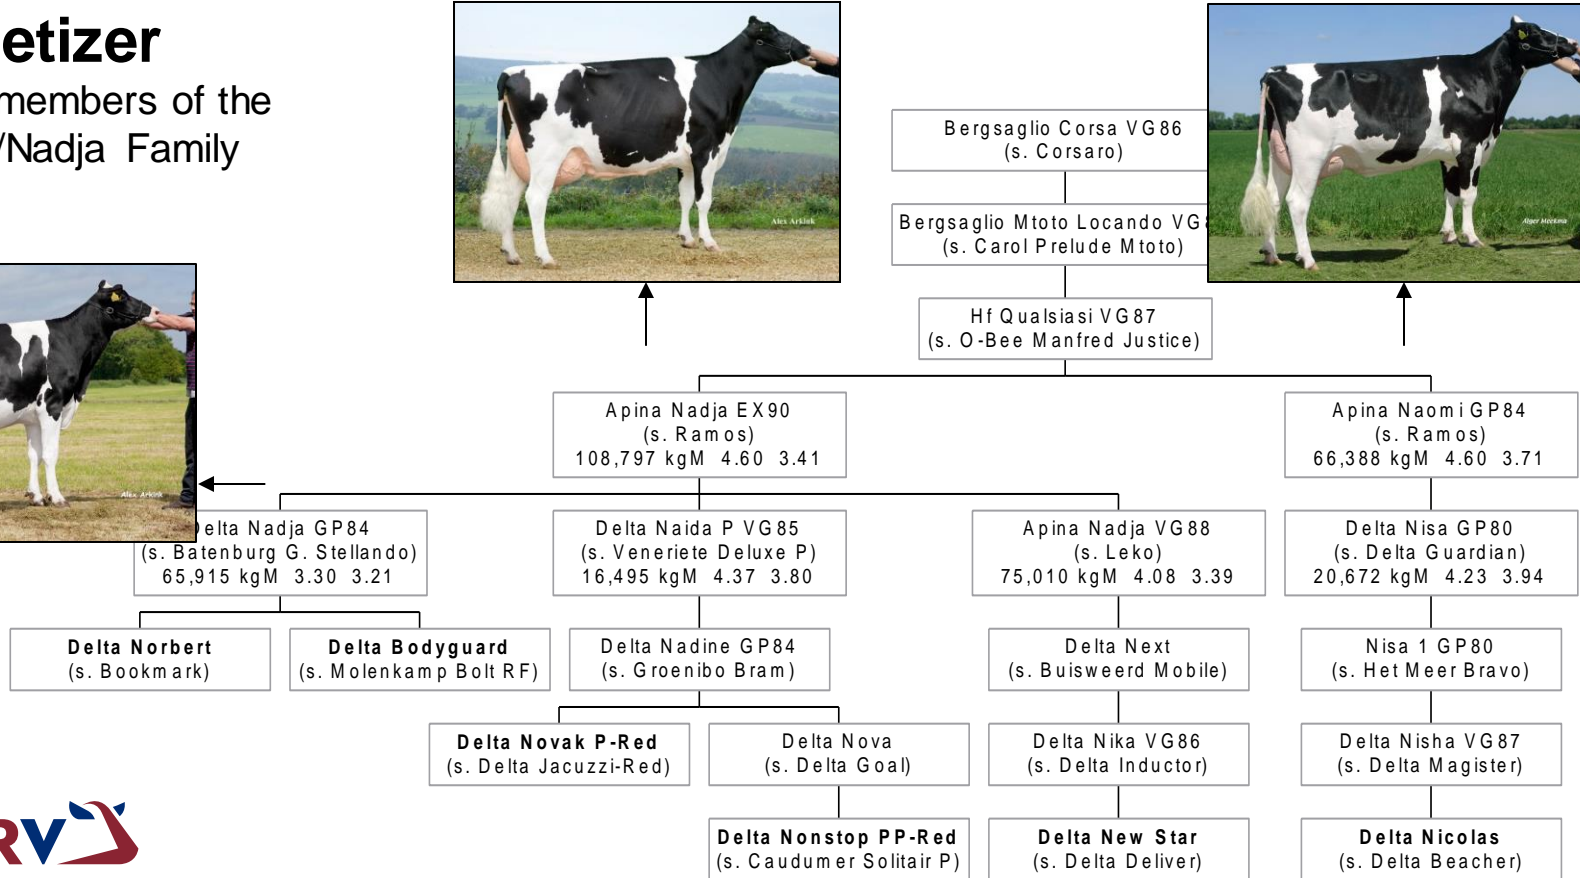

Appetizer

Other members of the Naomi/Nadja Family

BETTER COWS > BETTER LIFE