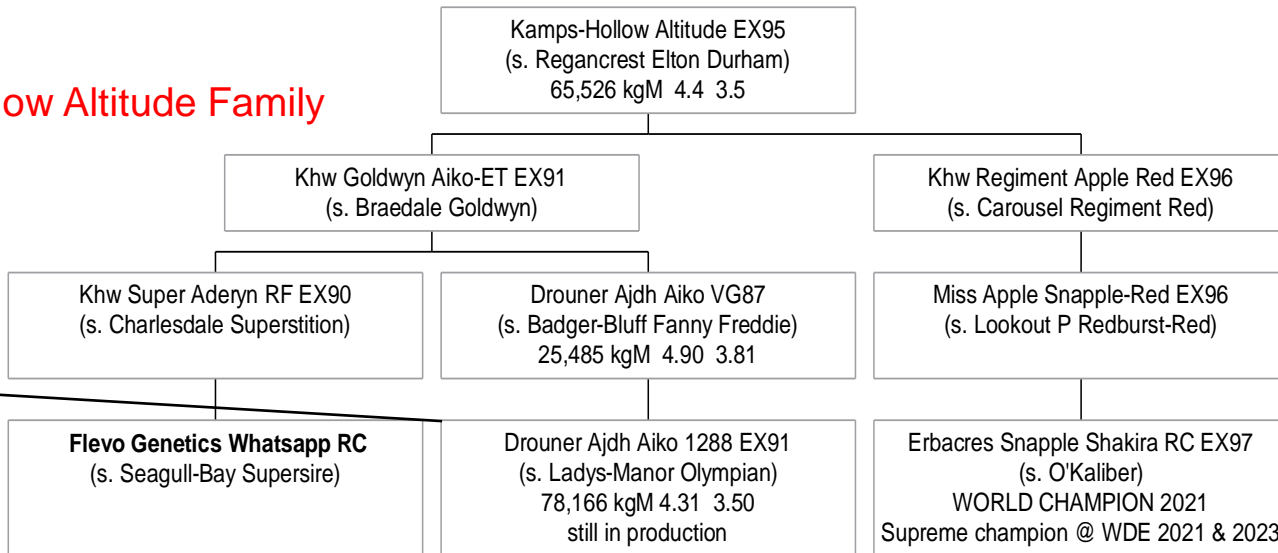

Altitude-Red

From the Kamps-Hollow Altitude Family

Drouner Altitude-Red
(s. Delta Jacuzzi-Red)