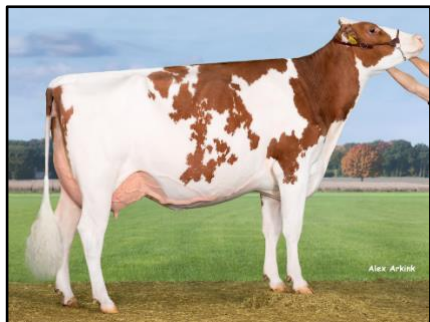

Altitude-Red

From the Kamps-Hollow Altitude Family

Drouner Altitude-Red
(s. Delta Jacuzzi-Red)