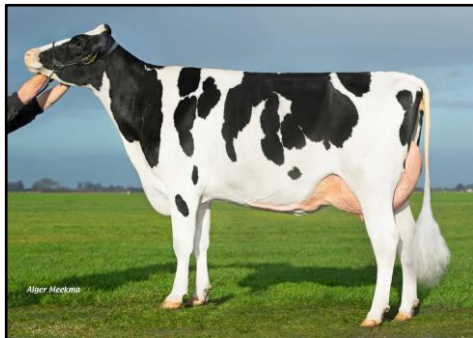

Teamwork P RC

From a new cow family from Borderview

Borderview Laura 3 RC VG86
(s. Delta G-Force)
86,848 kgM 4.39 3.67

Borderview Laura 2628-Red GP84
(s. Delta Meteor-Red)
73,709 kgM 4.96 4.02

Borderview Laura 3135 RC GP81
(s. Delta Bookem Danno)
45,720 kgM 4.56 3.86

Borderview Laura 3294
(s. Delta Bouncer)
16,985 kgM 4.84 4.03

Borderview Laura 3372-Red GP 84
(s. Delta Jakarta-Red)
24,236 kgM 4.63 4.02
still in production

Borderview Laura 3461 VG85
(s. Willem's Hoeve Woody)
298d. 13,194 kgM 3.77 3.60
still in production