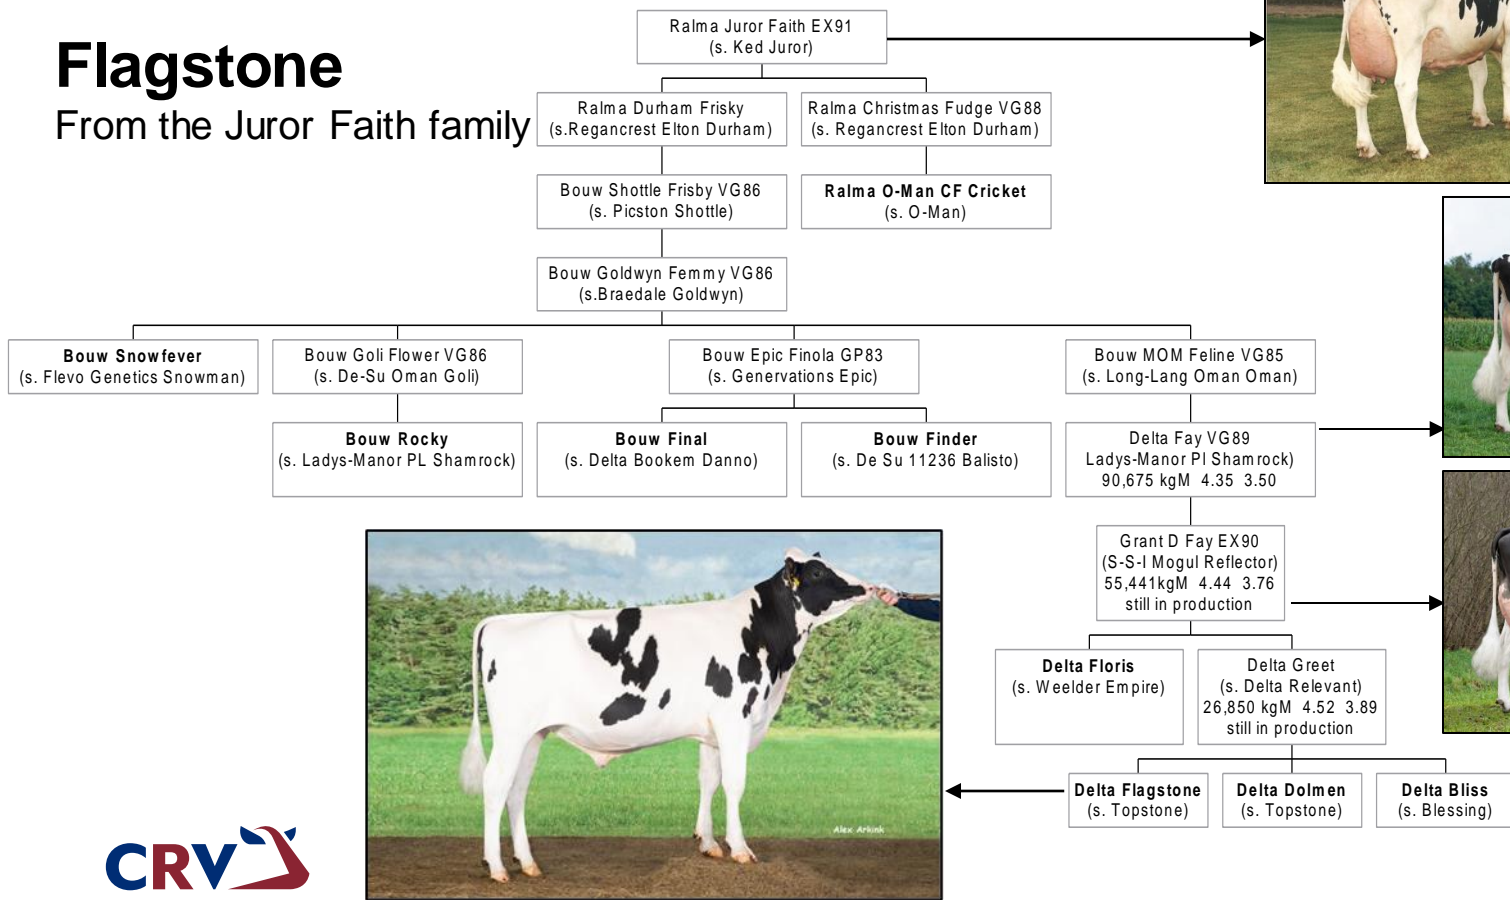

# Flagstone

From the Juror Faith family

# Flagstone

From the Juror Faith family

Bouw MOM Feline VG85  
(s. Long-Lang Oman Oman)

Delta Fay VG89  
Ladys-Manor PI Shamrock  
90,675 kgM 4.35 3.50

Grant D Fay EX90  
(S-S-I Mogul Reflector)  
55,441kgM 4.44 3.76  
still in production

Delta Greet  
(s. Delta Relevant)  
26,850 kgM 4.52 3.89  
still in production

**Delta Floris**  
(s. Weelder Empire)

Grant D Rebel VG87  
(s. Delta Relevant)  
31,804 kgM 4.69 3.91  
still in production