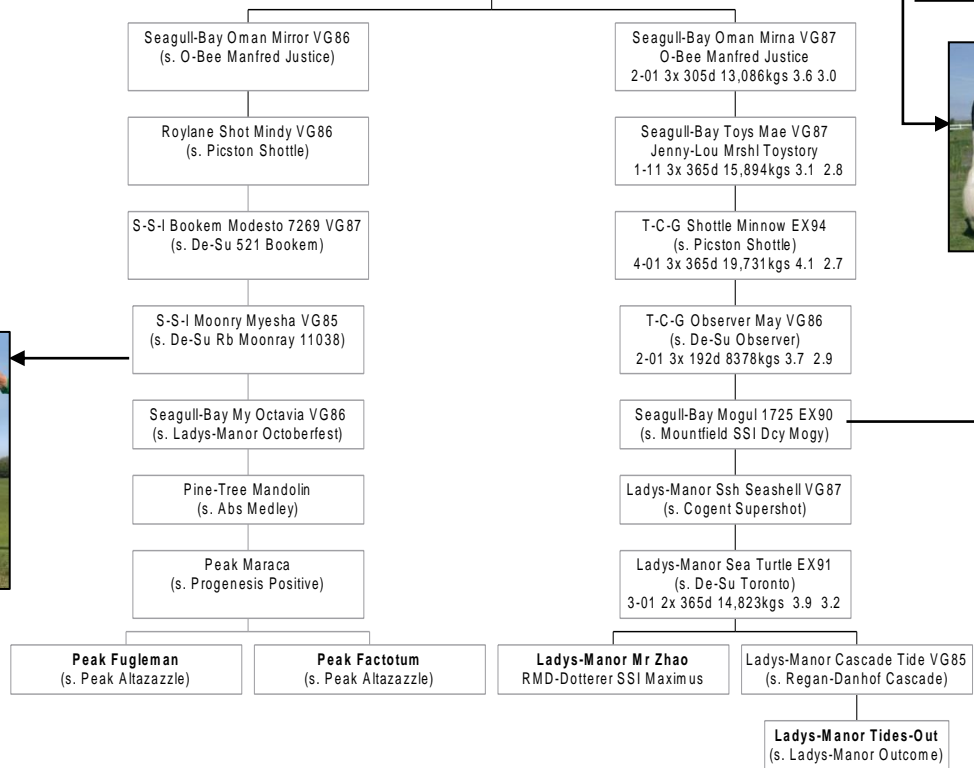

Mr Zhao

From the Minnow-Seashell family

CMV Melwood Mindy VG85
Arlinda Melwood
4-01 2x 365d 16484kgs 3.6 3.4

Lynmead Celsius Minnow EX91
Etazon Celsius
4-10 3x 365d 22475kgs 3.7 3.0

Seagull-Bay Manat Mirage EX90
Manat
3-06 3x 365d 16,284kgs 3.8 3.2

BETTER COWS > BETTER LIFE