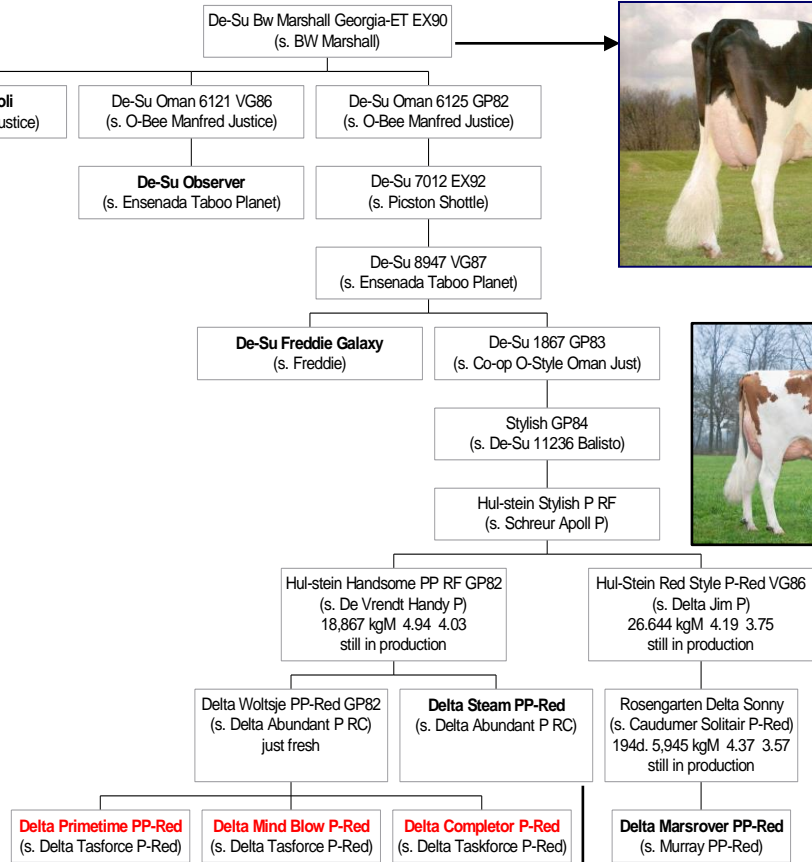

Completor P-Red

From the "De-Su" / Georgia Family

BETTER COWS > BETTER LIFE