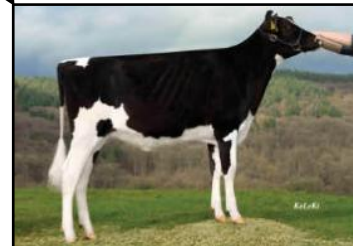

BETTER COWS > BETTER LIFE