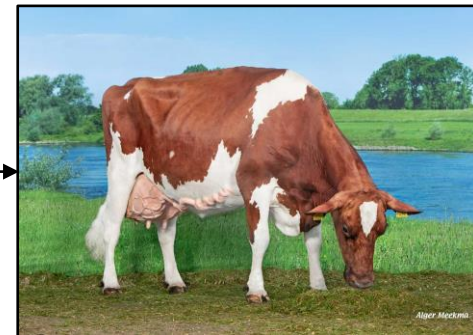

# Teamwork P RC

From a new cow family from Borderview

Pictured in 6st lactation

Borderview Laura 3 RC VG86  
(s. Delta G-Force)  
86,848 kgM 4.39 3.67

Borderview Laura 2628-Red GP84  
(s. Delta Meteor-Red)  
73,709 kgM 4.96 4.02