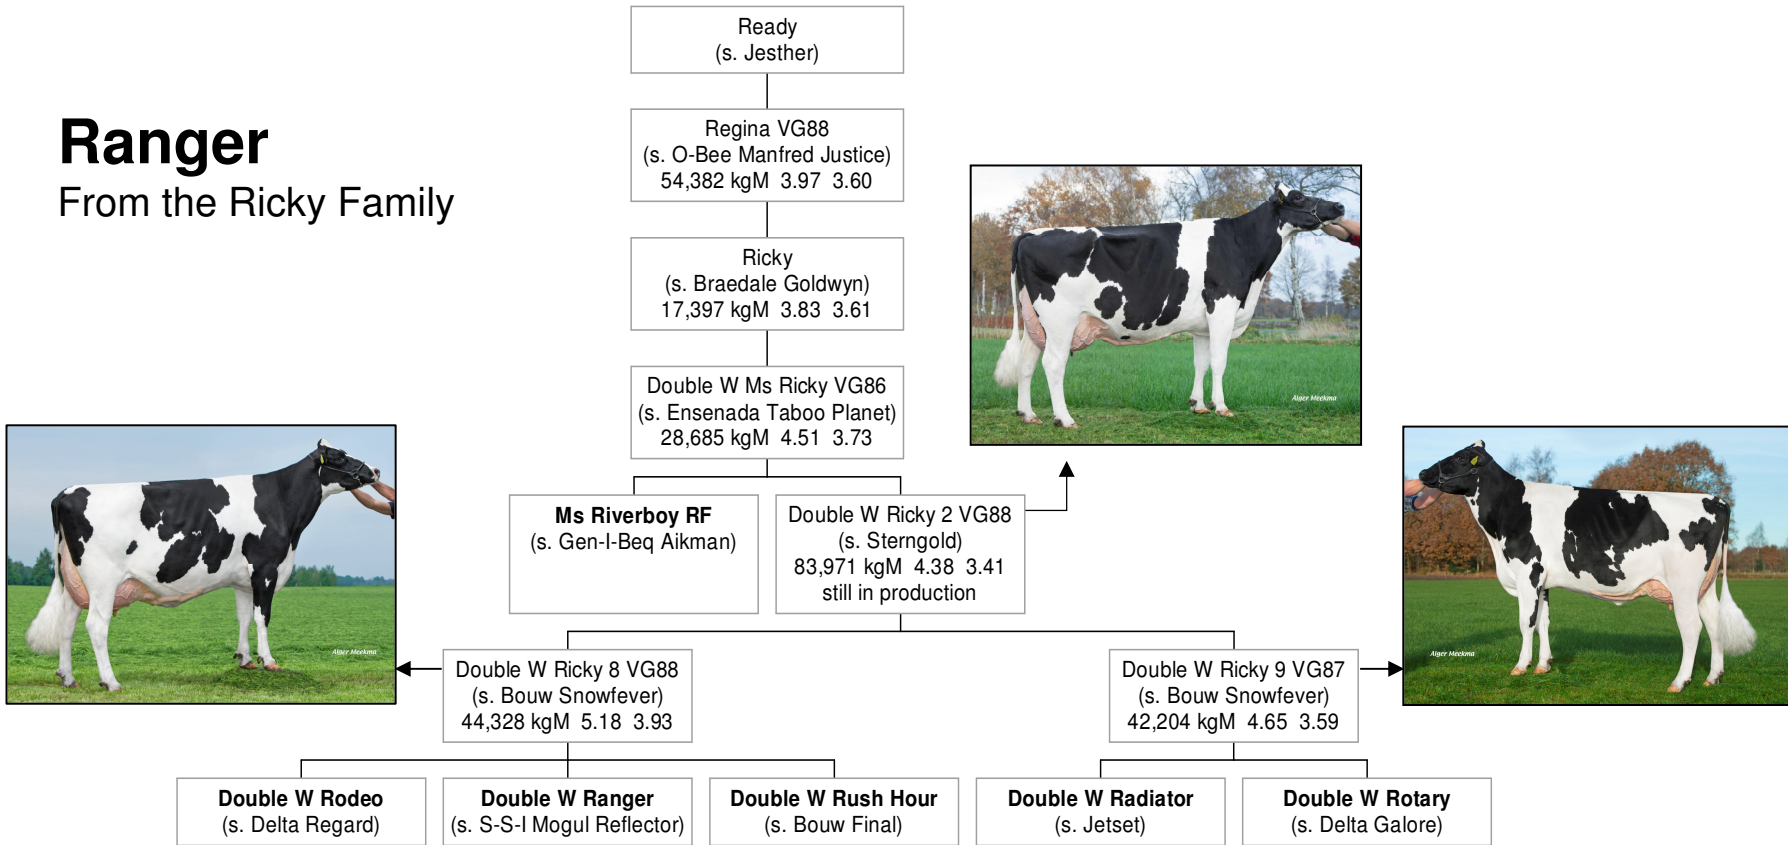

Ranger

From the Ricky Family

BETTER COWS > BETTER LIFE