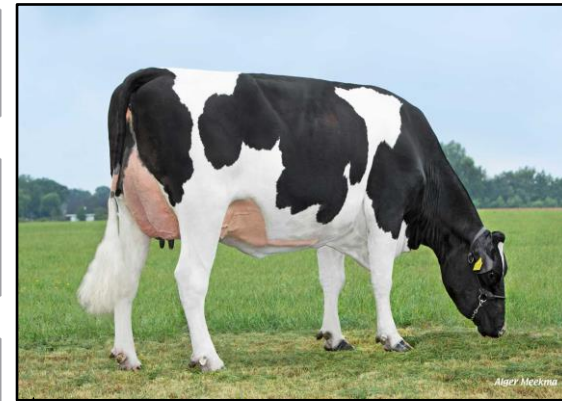

BETTER COWS > BETTER LIFE