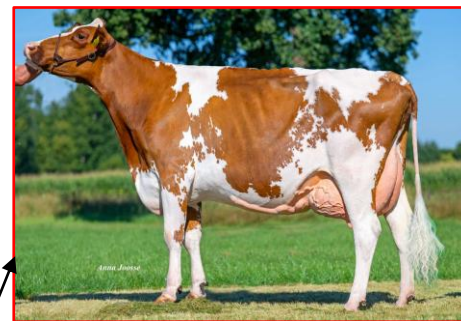

# Solaris-Red

From a new cow family

Bertha 107-Red GP81  
(s. JK Eder Raoul-Red)  
51,416 kgM 4.68 3.71

Bertha 129-Red VG86  
(s. Delta Maicon-Red)  
26,057 kgM 4.53 3.80

Bertha 161-Red  
(v. American Lexus-Red)

Bertha 179-Red GP84  
(s. Delta Rosebud-Red)  
60,506 kgM 4,55 3,61  
still in production

Bertha 193-Red VG85  
(s. Delta Listrotto-Red)  
39,323 kgM 4,53 3,89  
still in production

**Lowlands Solaris-Red**  
(s. Delta Firestone-Red)