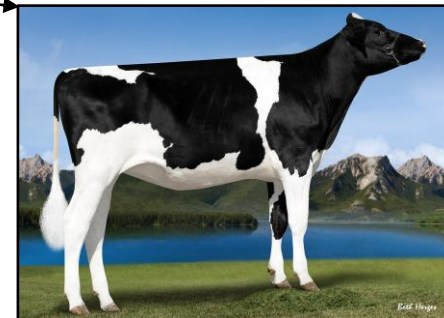

# Hammerhead

From J-Mor "H" family

J-Mor Finley Heaven EX90  
(s. Opsal Finley)  
45,545 kgM 3.7 3.2

J-Mor Shottle Heavenly EX90  
(s. Picston Shottle)  
56,722 kgM 4.2 3.4

J-Mor Man-O-Man Honey VG88  
(s. Long-Langs Oman Oman)