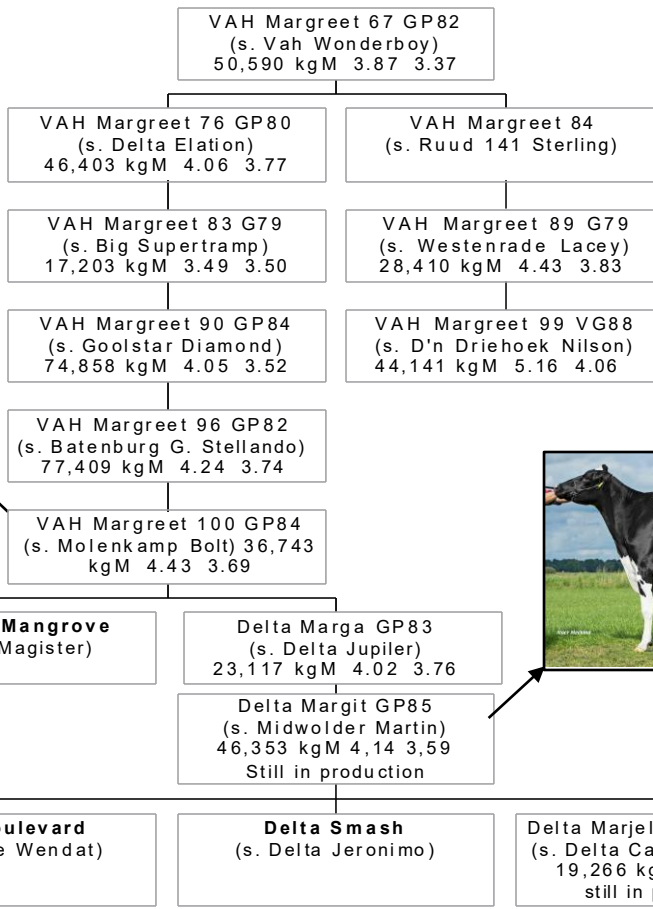

# Country P-Red

From the Margreet family

**Delta Country P-Red**  
(s. Delta Bearcat-Red)