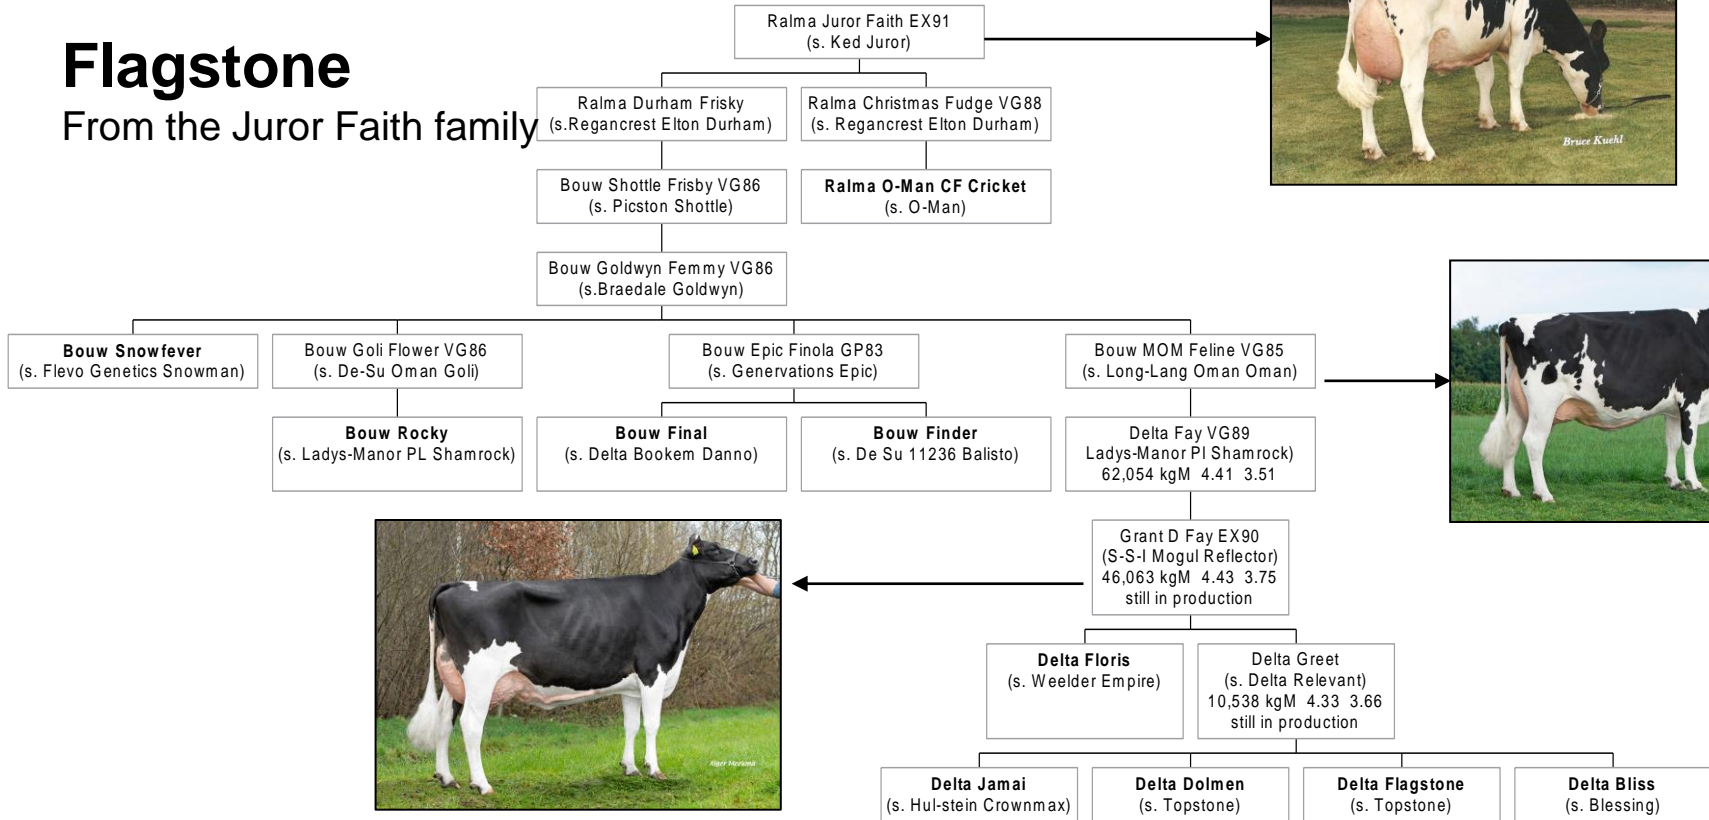

# Flagstone

From the Juror Faith family

# Flagstone

From the Juror Faith family

Bouw MOM Feline VG85  
(s. Long-Lang Oman Oman)

Delta Fay VG89  
Ladys-Manor PI Shamrock  
62,054 kgM 4.41 3.51

Grant D Fay EX90  
(S-S-I Mogul Reflector)  
46,053 kgM 4.43 3.75  
still in production

Delta Floris  
(s. Weelder Empire)

Delta Greet  
(s. Delta Relevant)  
10,538 kgM 4.33 3.66  
still in production

Grant D Rebel VG87  
(s. Delta Relevant)  
19,324 kgM 4.62 3.81  
still in production

Grant D Feitje VG87  
(s. Delta Relevant)  
24,244 kgM 4.12 3.56  
still in production

Grant D Feikje VG88  
(s. Delta Relevant)  
25,799 kgM 4.27 3.70  
still in production

Delta Flagstone  
(s. Topstone)

BETTER COWS > BETTER LIFE