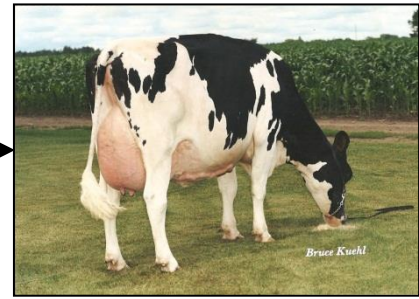

# Flagstone

From the Juror Faith family

# Flagstone

From the Juror Faith family

Bouw MOM Feline VG85  
(s. Long-Lang Oman Oman)

Delta Fay VG89  
Ladys-Manor PI Shamrock  
62,054 kgM 4.41 3.51

Grant D Fay EX90  
(S-S-I Mogul Reflector)  
46,053 kgM 4.43 3.75  
still in production