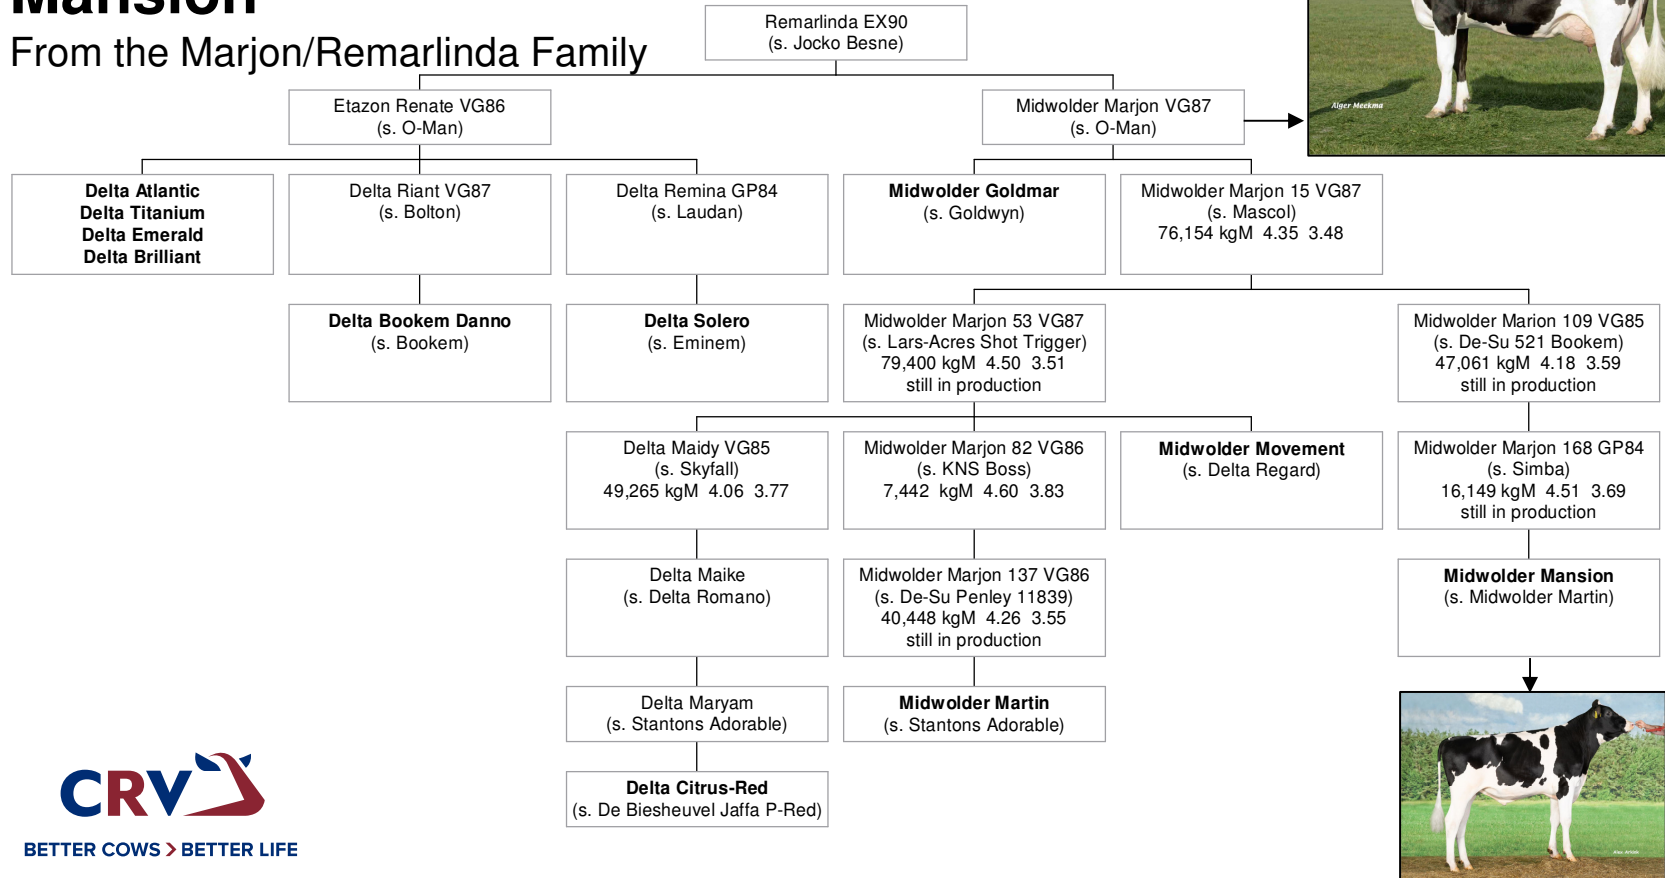

Mansion

From the Marjon/Remarlinda Family

BETTER COWS > BETTER LIFE

Mansion

From the Marjon/Remarlinda Family

Remarlinda EX90
(s. Jocko Besne)

Midwolder Marjon VG87
(s. O-Man)

Midwolder Marjon 15 VG87
(s. Mascol)
76,154 kgM 4.35 3.48

Midwolder Marion 109 VG85
(s. De-Su 521 Bookem)
47,061 kgM 4.18 3.59
still in production

Midwolder Marjon 168 GP84
(s. Simba)
16,149 kgM 4.51 3.69
still in production

Midwolder Mansion
(s. Midwolder Martin)

BETTER COWS > BETTER LIFE