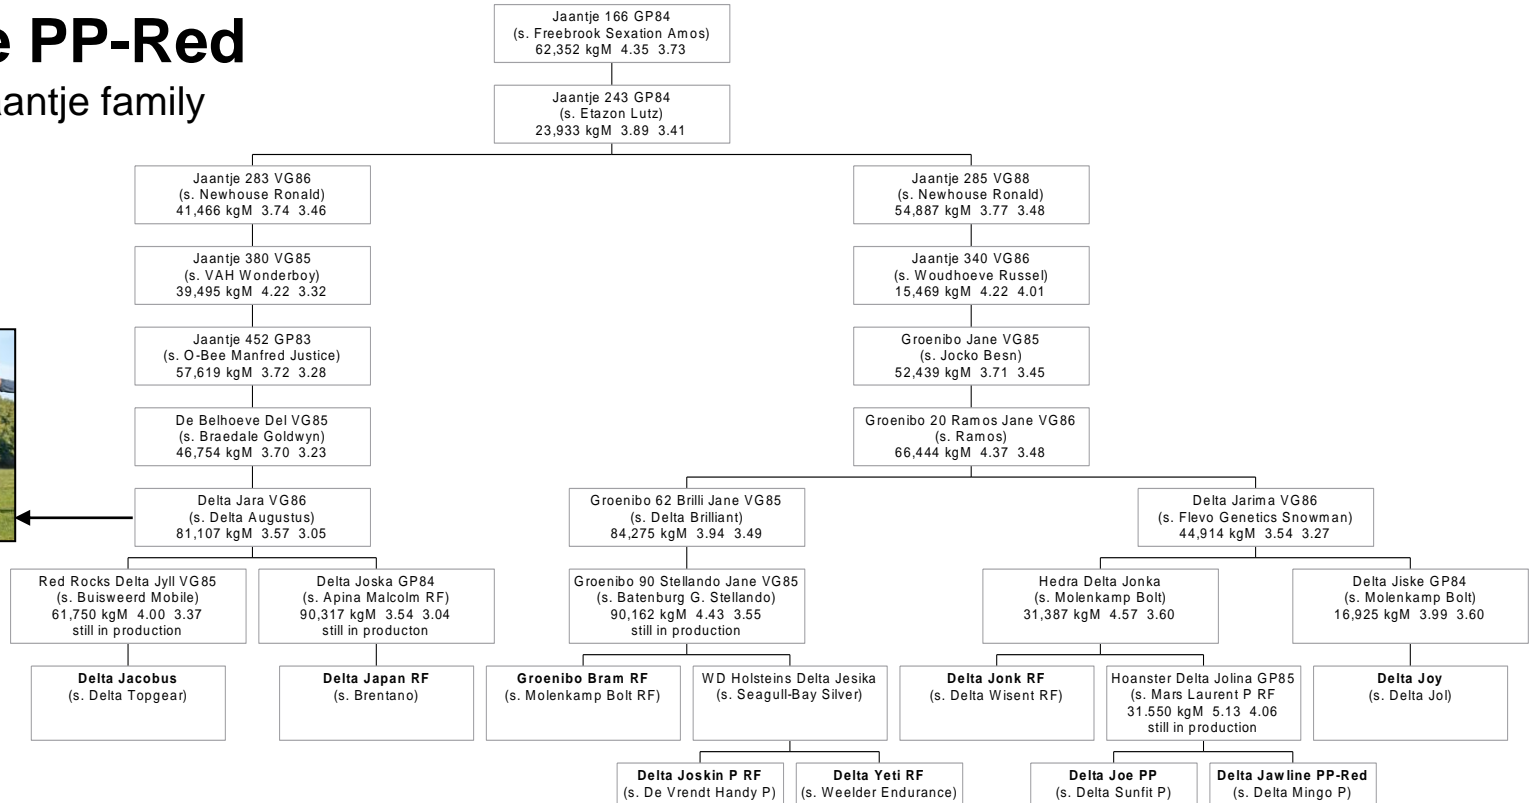

# Jawline PP-Red

From the Jaantje family

# Jawline PP-Red

From the Jaantje family

Delta Joska

Jaantje 452

Groenibo 62 Brillii Jane

Groenibo 90 Stellando Jane

Delta Jarima