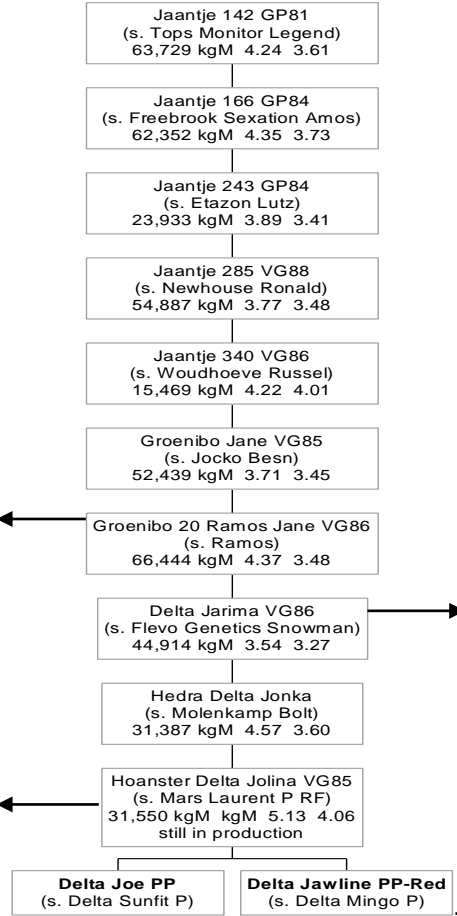

# Jawline PP-Red

From the Jaantje family

# Jawline PP-Red

From the Jaantje family

Delta Joska

Jaantje 452

Groenibo 62 Brillii Jane

Groenibo 90 Stellando Jane

Delta Jarima