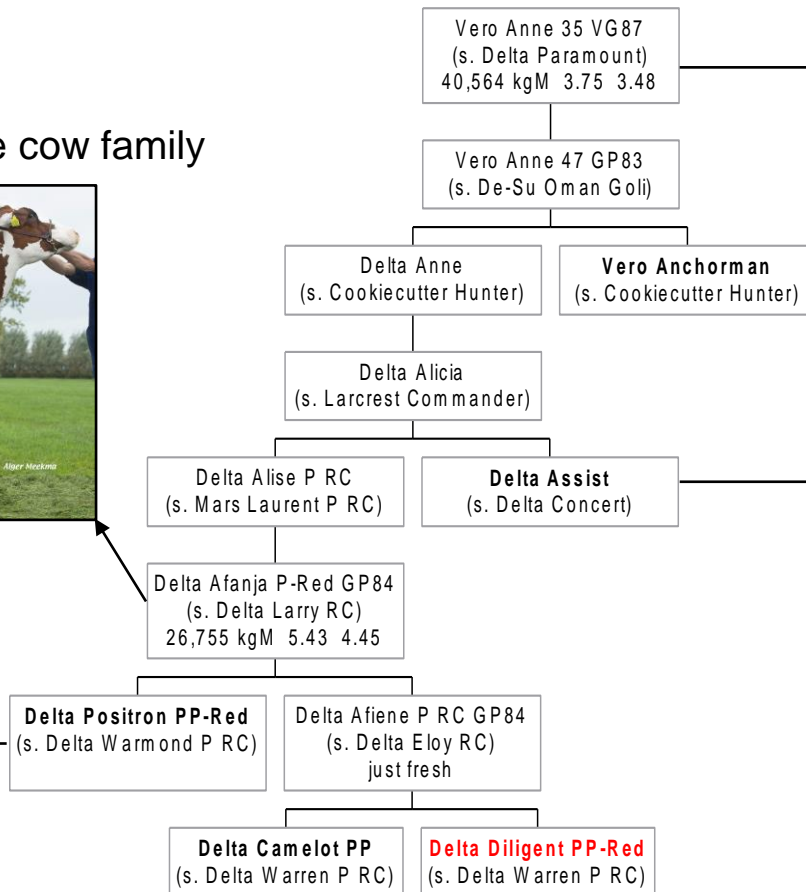

Camelot PP

From the Vero Anne cow family

BETTER COWS > BETTER LIFE