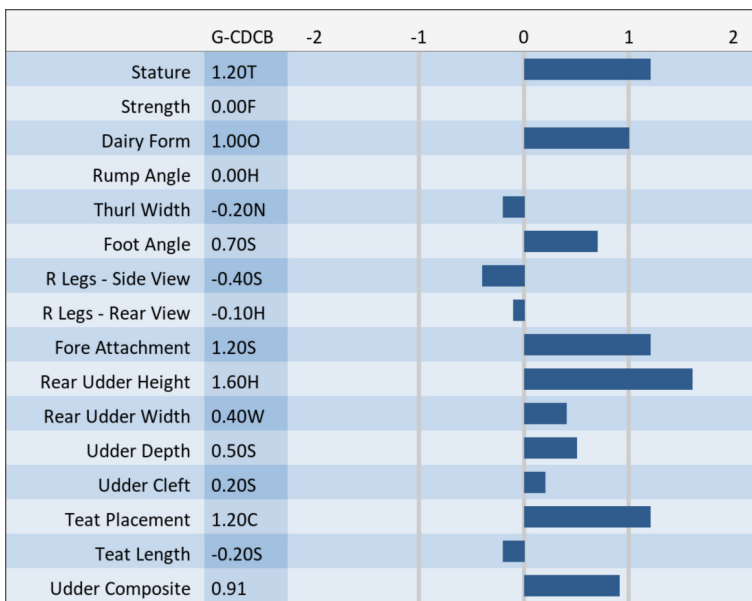

BULLS

[« RETURN TO BULLS LIST](#)

54BS561 Hilltop Acres BV

JESSE ET *TM

840003132647435 aAa: 315 Beta Cas: A1/A2 Kappa Casein: BB
Born: 08/14/15

Proven Sires

BIVER X TD X DYNASTY

12/2021 G-CDCB PERFORMANCE			
MILK +612	FAT +18 / -0.03%	PROTEIN +31 / +0.04%	PPR 90
PROD. 85%R 34 DTRS/15 HRDS TYPE 80%R			
PL +1.8	UDC +0.91	SCS 3.14	TYPE +0.50
Milking Speed 103		Conception (SCR) N/A	
Cow Livability +0.9			
CE 3.2%	NM\$ \$290	DPR -0.6	MOB 0.0

Sire: Scherma Blooming Biver *TM
Dam: Hilltop Acres TD Jess ET "2E 91 E 91 MS"
 Lifetime: 2,247D 208,730M 9,363F 7,750P
MGS: Webster Ridge TD ET *TM
MGD: Hilltop Acres DTY Jazzy ET "3E 91 E 91 MS"
 Lifetime: 2,704D 229,950M 11,756F, 9,019P