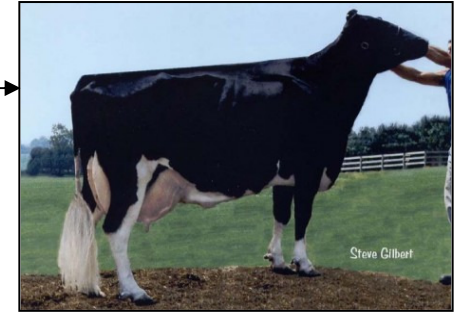

Wesswood-HC Rudy Missy-ET EX92
(s. Startmore Rudolph)

Pione-Tree Missy Monica VG85
(s. O-Bee Manfred Justice)

Pine-Tree Monica Suela VG87
(s. Picston Shottle)

Pine-Tree Monica Planeta VG86
(s. Ensenada Taboo Planet)

Sandy-Valley SS Psych
(s. Seagull-Bay Supersire)

Sandy-Valley No Limit VG85
(Mr Mogul Delta 1427)

Pine-Tree 5976 Prop 7829 VG85
(s. Pine-Tree Prophecy)

Pine-Tree 5976 Achi 7705 GP82
(s. ABS Achiever)

Pine-Tree Honeycomb
(s. Peak Altazarek)

Pine-Tree Engineer
(s. Pine-Tree-I Pursuit)

Pine-Tree Halftime
(s. Regan-Danhof Gamechanger)