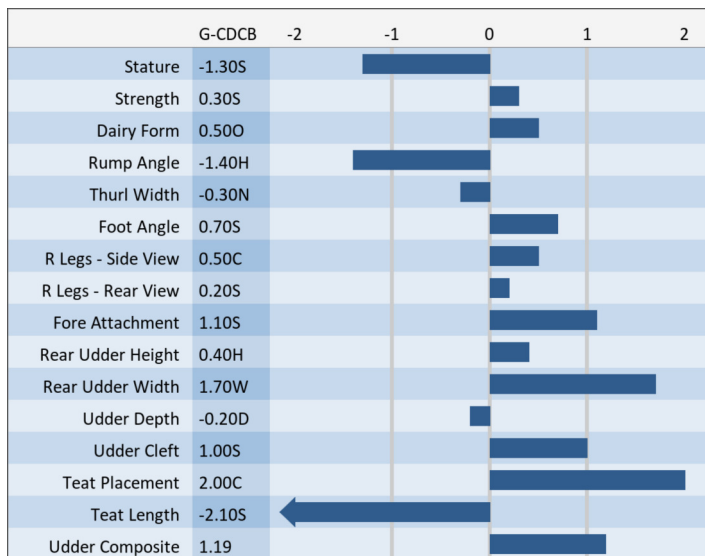

BULLS

[« RETURN TO BULLS LIST](#)

54BS577 La Rainbow Sweet

SILVER ET *TM

840003129321124 aAa: 624 Beta Cas: A1A2 Kappa Casein: BB
 Born: 12/27/2016

Proven Sires
Preferred Sex

[View Bull Photo Gallery](#)

KANNON x CADENCE x DURHAM
 #4 UDC & #4 TYPE (TIED)(GENOMIC)

12/2021 G-CDCB PERFORMANCE			
MILK +626	FAT +3 / -0.10%	PROTEIN +23 / +0.01%	PPR 80
PROD. 92%R 149 DTRS/82 HRDS TYPE 90%R			
PL +2.6	UDC +1.19	SCS 2.85	TYPE +0.70
Milking Speed 103		Conception (SCR) -0.1	
Cow Livability +0.1			
CE 2.2%	NM\$ \$268	DPR -0.4	MOB +0.3

MATING GUIDE	
+ Dairy Strength & Foot Angle	
+ Udder Depth & Cleft	
+ Rear Udder Height & Width	
+ Fore Udder	
Rear Legs- Some Set & Rump- High	

Sire: Reads Driver Kannon *TM
Dam: La Rainbow Sweet Silk ETV 'E 90 E 91 MS'
 1-09 340d 2x 24,567 5.1 1,247 3.9 953
MGS: Shiloh Brookings Cadence ET *TM
MGD: La Rainbow Sweet Satin