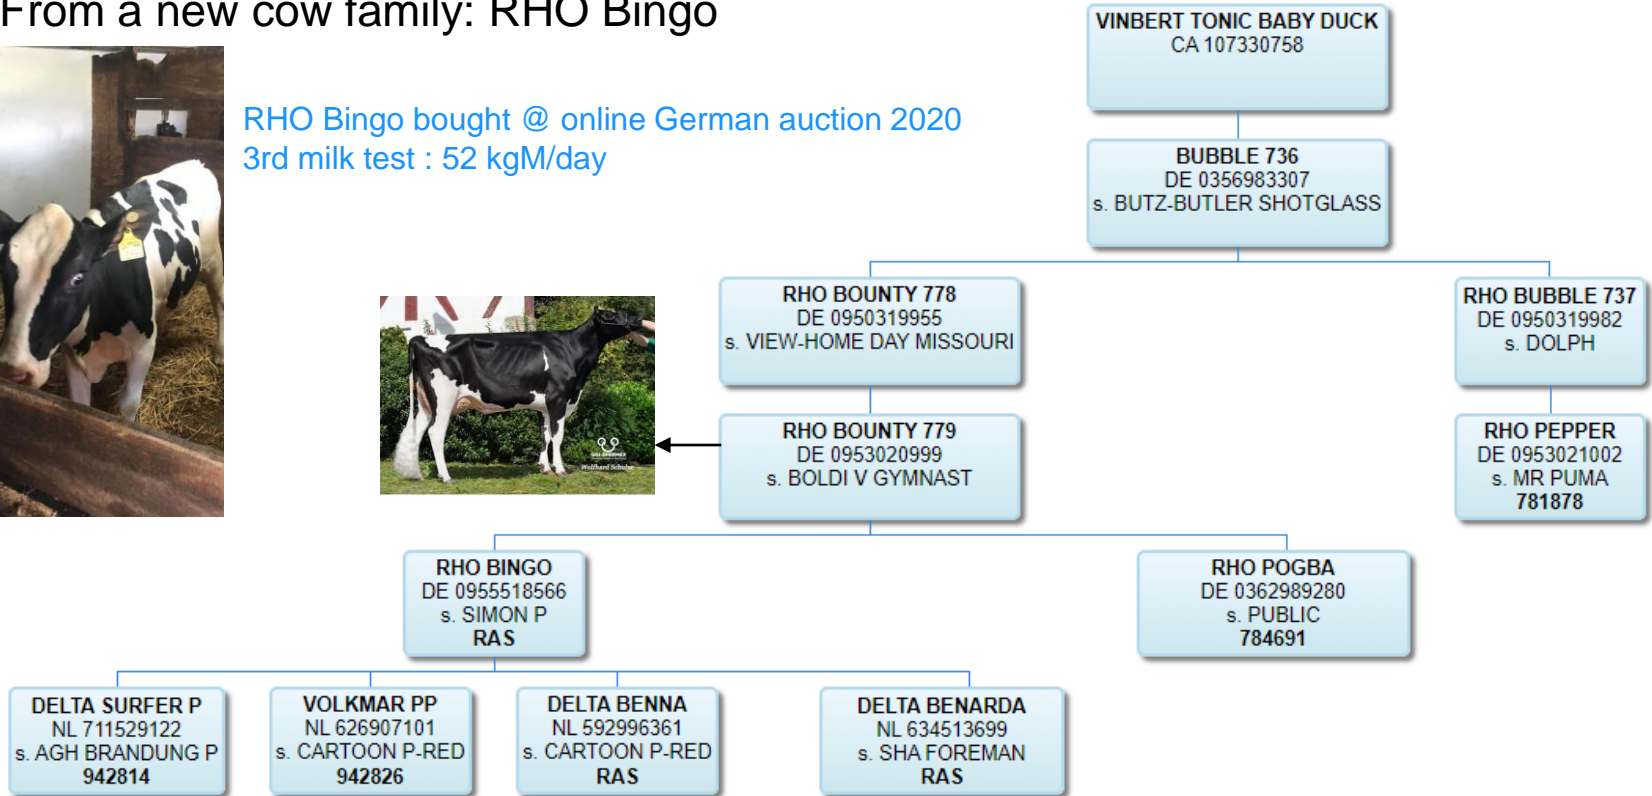

Volkmar PP-RC

From a new cow family: RHO Bingo

RHO Bingo bought @ online German auction 2020
3rd milk test : 52 kgM/day

BETTER COWS > BETTER LIFE