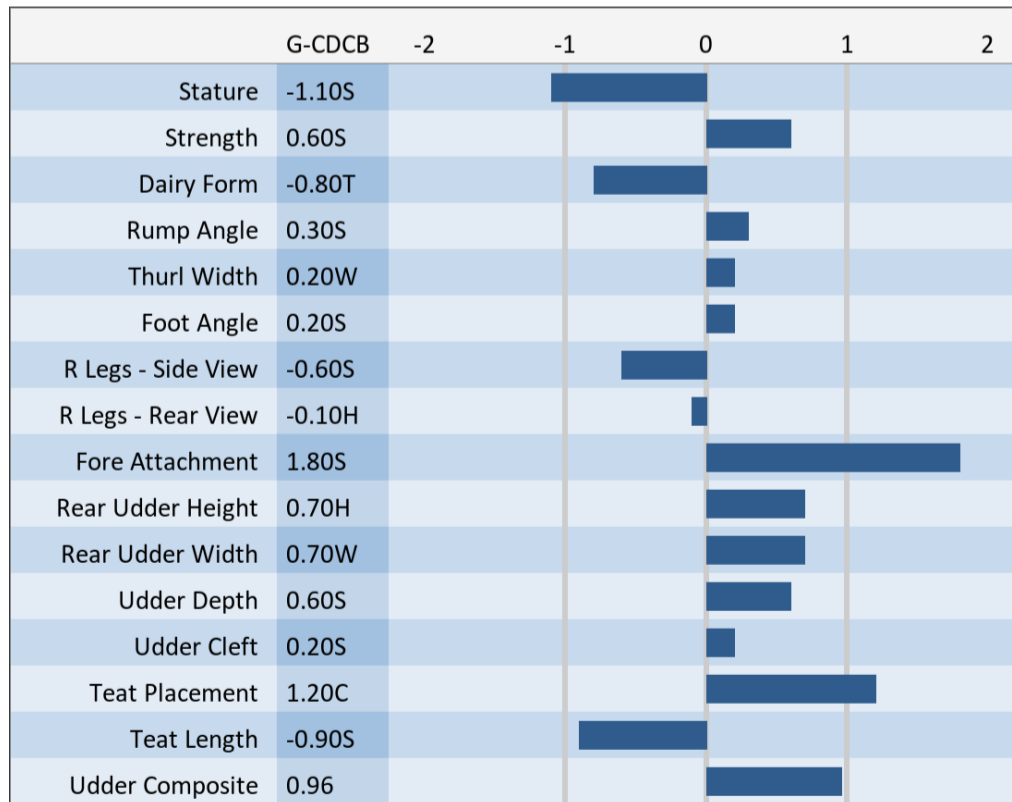

BULLS

[« RETURN TO BULLS LIST](#)

54BS619 HILLTOP ACRES NASHVILLE ET

840003232308577 aAa: 612 Beta Cas: A2A2 Kappa Casein: BB
Born: 10/26/2022

Genomic Gems Preferred Sex

Jonmar x Silver x Patton
#1 G-PPR with Semen Available

04/2023 G-CDCB PERFORMANCE			
MILK +786	FAT +44 / +0.05%	PROTEIN +41 / +0.06%	PPR 175
PROD. 62%R N/A DTRS/N/A HRDS TYPE 64%R			
PL +2.7	UDC +0.96	SCS 2.82	TYPE +0.40
Milking Speed 99	CM\$ 510	Conception (SCR) N/A	
Cow Livability +0.5			
CE 2.6%	NM\$ \$496	DPR +1.7	MOB 0.0

Sire: Portmann BS Bays Jonmar
Dam: Hilltop Acres S Nutella
MGS: La Rainbow Sweet Silver ET
MGD: Hilltop Acres Pat Nadine

[Click to view/download full size image](#)