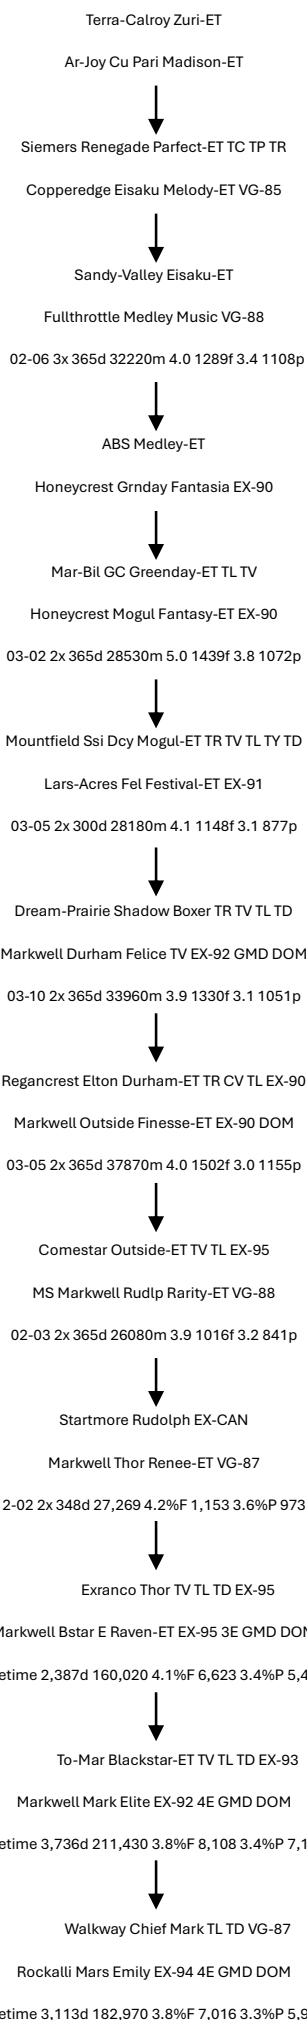

Ar-Joy Cu Zuri Madden

Ar-Joy Cu Zuri Madden

Honeycrest Grnday Fantasia EX-90

Markwell Outside Finesse-ET EX-90 DOM

Markwell Thor Renee-ET VG-87

Markwell Mark Elite EX-92 4E GMD DOM

Fullthrottle Medley Music VG-88

Markwell Durham Felice TV EX-92 GMD DOM

MS Markwell Rudlp Rarity-ET VG-88

Markwell Bstar E Raven-ET EX-95 3E GMD DOM

Rockalli Mars Emily EX-94 4E GMD DOM