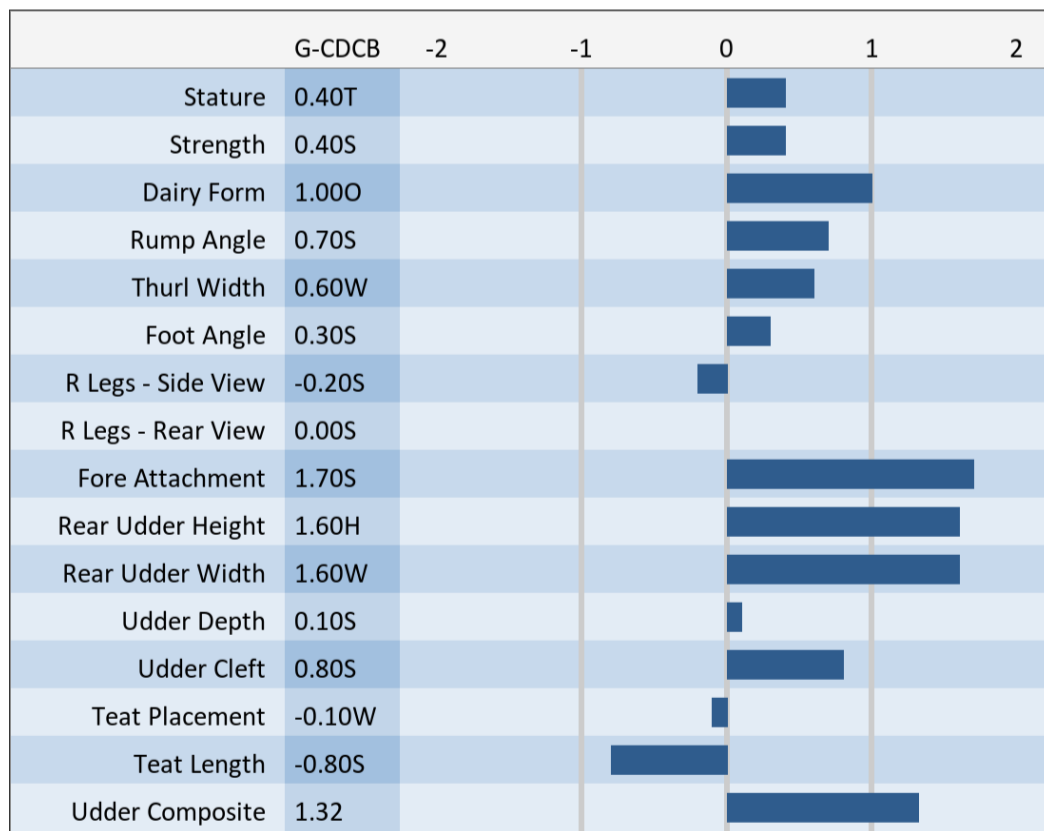

BULLS

[« RETURN TO BULLS LIST](#)

54BS616 HILLTOP ACRES

PERFECTION ETV

840003239490072 aAa: 246 Beta Cas: A2A2 Kappa Casein: BB
Born: 07/07/2021

Genomic Gems

JONMAR X KICKSTART X CADENCE

12/2022 G-CDCB PERFORMANCE			
MILK +1042	FAT +51 / +0.03%	PROTEIN +45 / +0.04%	PPR 192
PROD. 61%R N/A DTRS/N/A HRDS TYPE 63%R			
PL +4.7	UDC +1.32	SCS 2.79	TYPE +0.70
Milking Speed 107		Conception (SCR) N/A	
Cow Livability +2.4			
CE 2.3%	NM\$ \$652	DPR 0.0	MOB +0.2

Sire: Portmann Bs Bays Jonmar
Dam: Hilltop Acres Princess ETV 'VG 85 VG 87 MS'
MGS: Hilltop Acres D Kickstart-ET
MGD: Hilltop Acres Cad Paula 'VG 87 VG 88 MS'
1-11 365d 3x 32,990 4.6 1,522 3.8 1,257

[Click to view/download full size image](#)