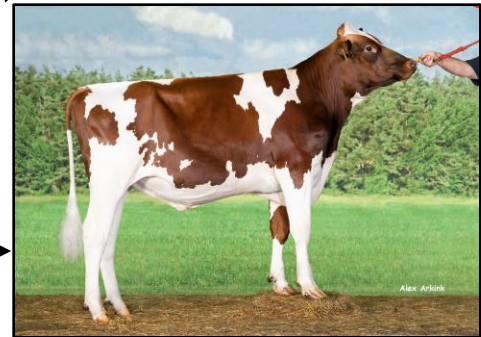

BETTER COWS > BETTER LIFE