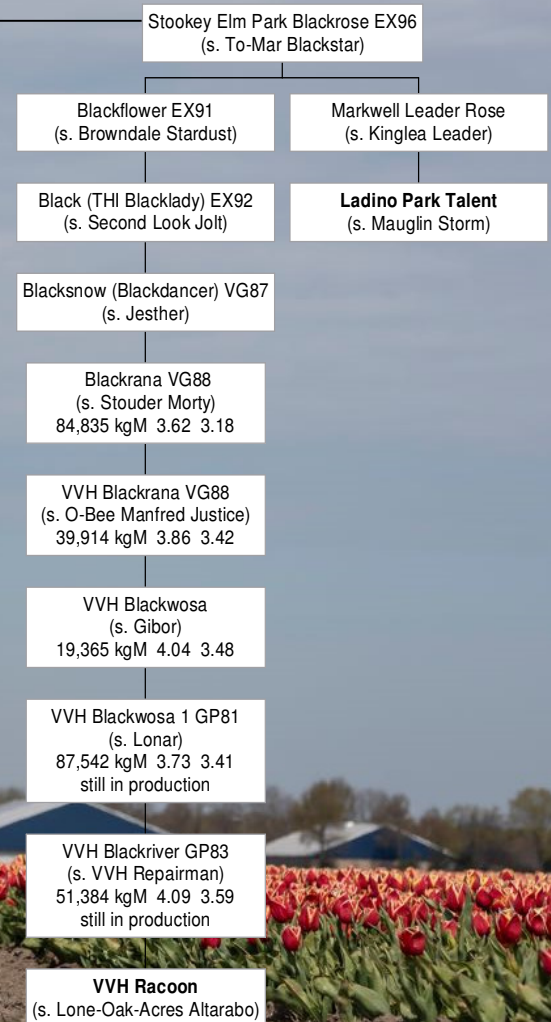

# Racoon

From the Blackrose family

VVH Racoon

VVH Blackriver

Els Korsten

# Racoon

From the Blackrose family

Stookey Elm Park Blackrose EX96

VVH Racoon

BETTER COWS > BETTER LIFE