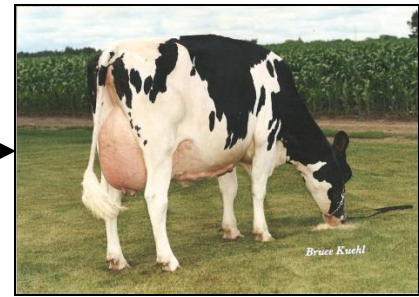

Dolmen

From the Juror Faith family

Dolmen

From the Juror Faith family

Bouw MOM Feline VG85
(s. Long-Lang Oman Oman)

Delta Fay VG89
Ladys-Manor PI Shamrock
90,675 kgM 4.35 3.50

Grant D Fay EX90
(S-S-I Mogul Reflector)
53,573kgM 4.41 3.76
still in production