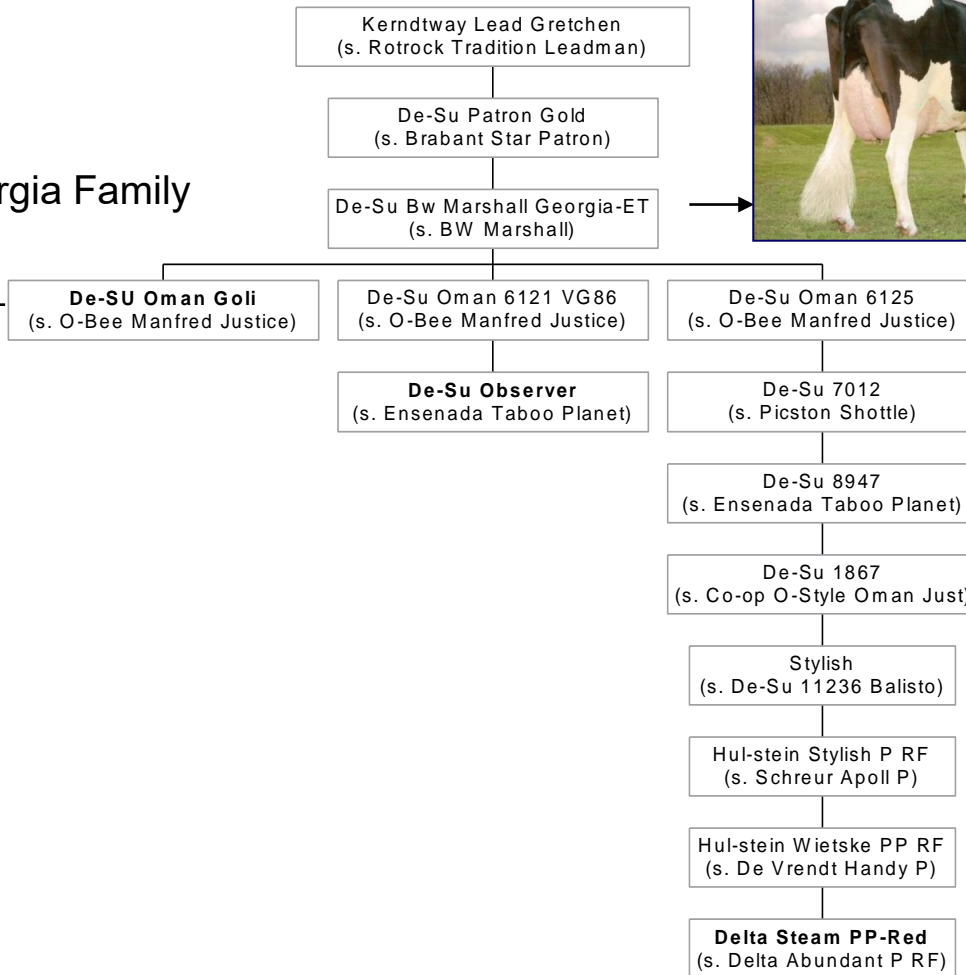

# Steam PP-Red

From the “De-Su” / Georgia Family

BETTER COWS > BETTER LIFE