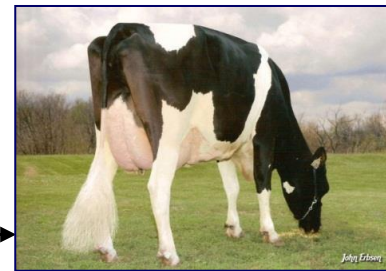

# Steam PP-Red

From the “De-Su” / Georgia Family

BETTER COWS > BETTER LIFE