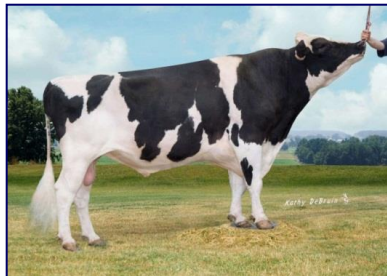

# Steam PP-Red

From the “De-Su” / Georgia Family

BETTER COWS > BETTER LIFE