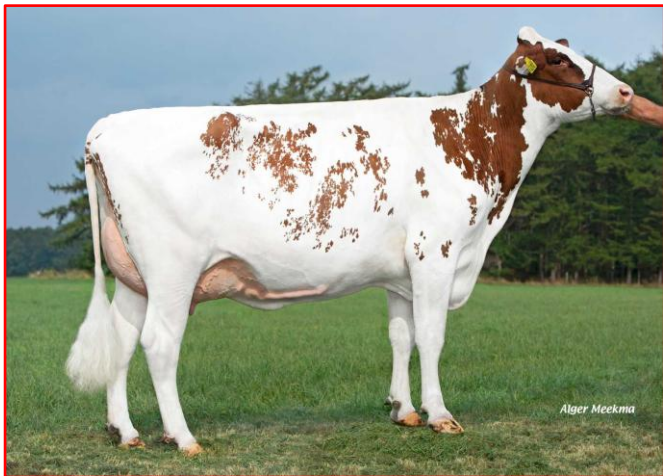

Rockstar RC

From the Irene family

Irene 106 RC GP80
(s. Ralma O-Man Cf Cricket)
32,440 kgM 5.22 4.05

Irene 114 RC VG87
(s. Delta G Force)
78,008 kgM 5.09 4.26

Irene 135 RC G79
(s. Buisweerd Mobile)
55,141 kgM 5.11 4.10

Irene 152 RC VG88
(s. Delta Inductor)
67,660 kgM 5.04 3.98
still in production

Irene 170 Red VG87
(s. Delta Listrotto-Red)
38,167 kgM 5.25 4.24
still in production

Delta Ireza P Red GP84
(s. Delta Jawline PP-Red)
23,373 kgM 4.91 4.26
still in production