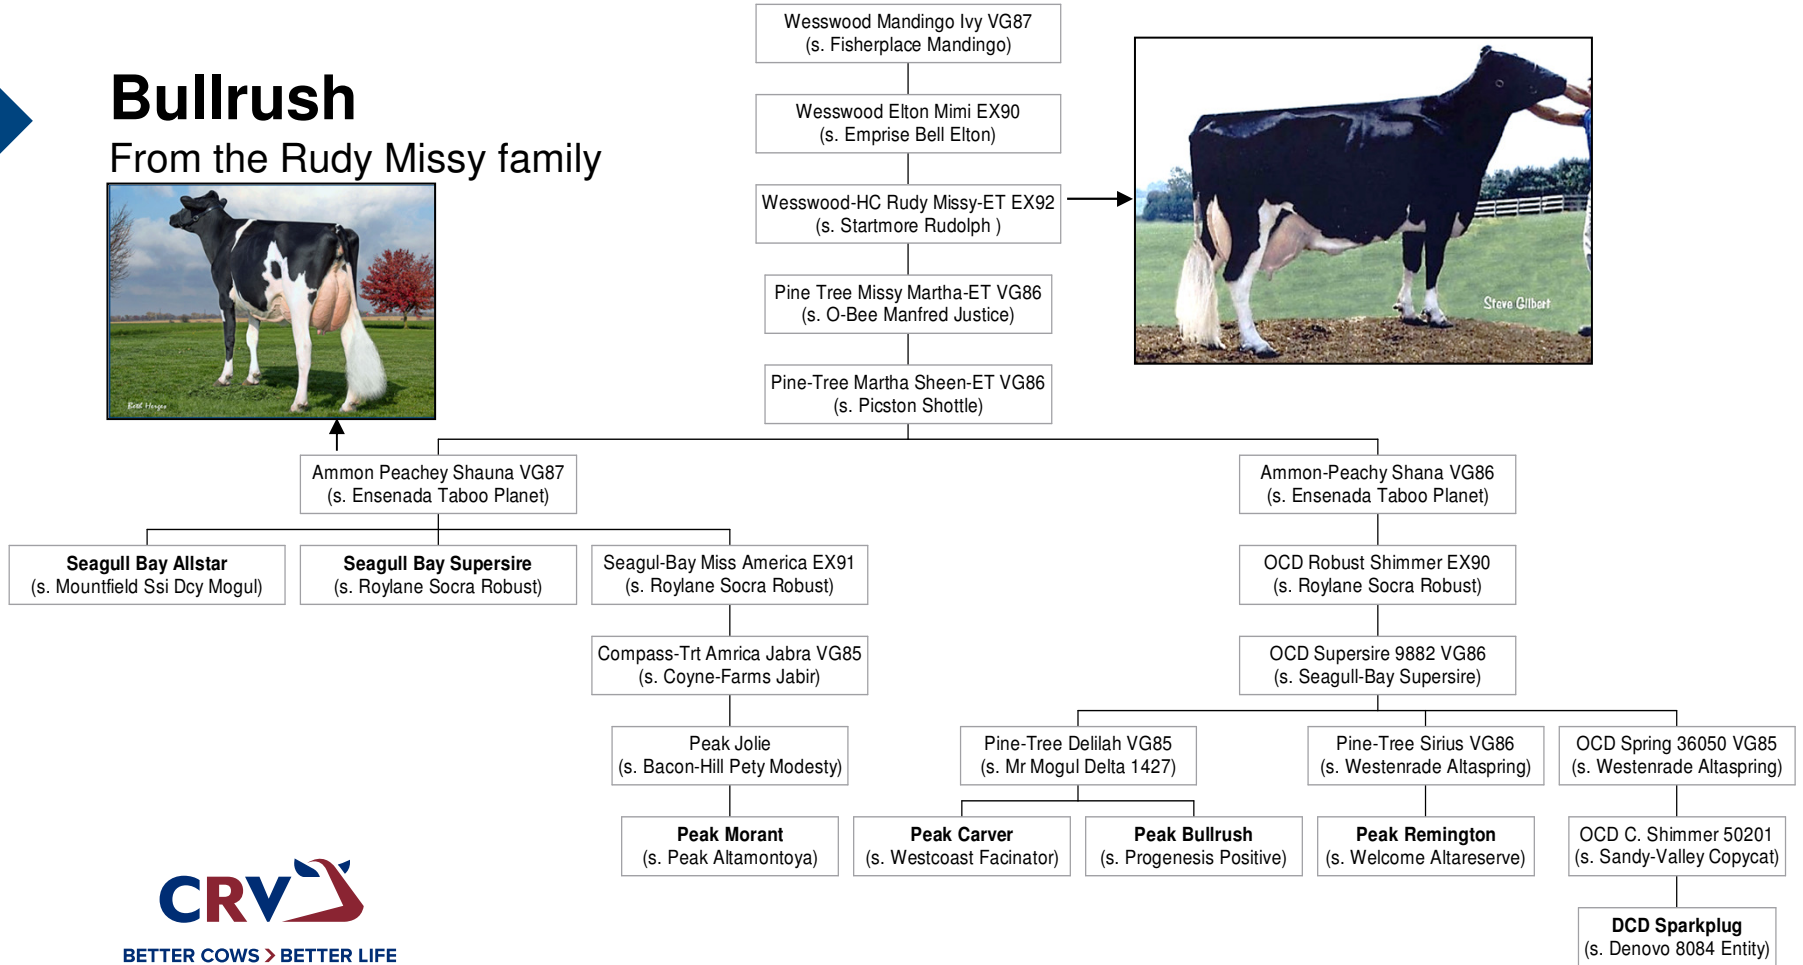

Bullrush

From the Rudy Missy family

BETTER COWS > BETTER LIFE

Bullrush

From the Rudy Missy family

Wesswood-HC Rudy Missy-ET EX92
(s. Startmore Rudolph)

Pine Tree Missy Martha-ET VG86
(s. O-Bee Manfred Justice)

Pine-Tree Martha Sheen-ET VG86
(s. Picston Shottle)

Ammon-Peachy Shana VG86
(s. Ensenada Taboo Planet)

OCD Robust Shimmer EX90
(s. Roylane Socra Robust)

OCD Supersire 9882 VG86
(s. Seagull-Bay Supersire)