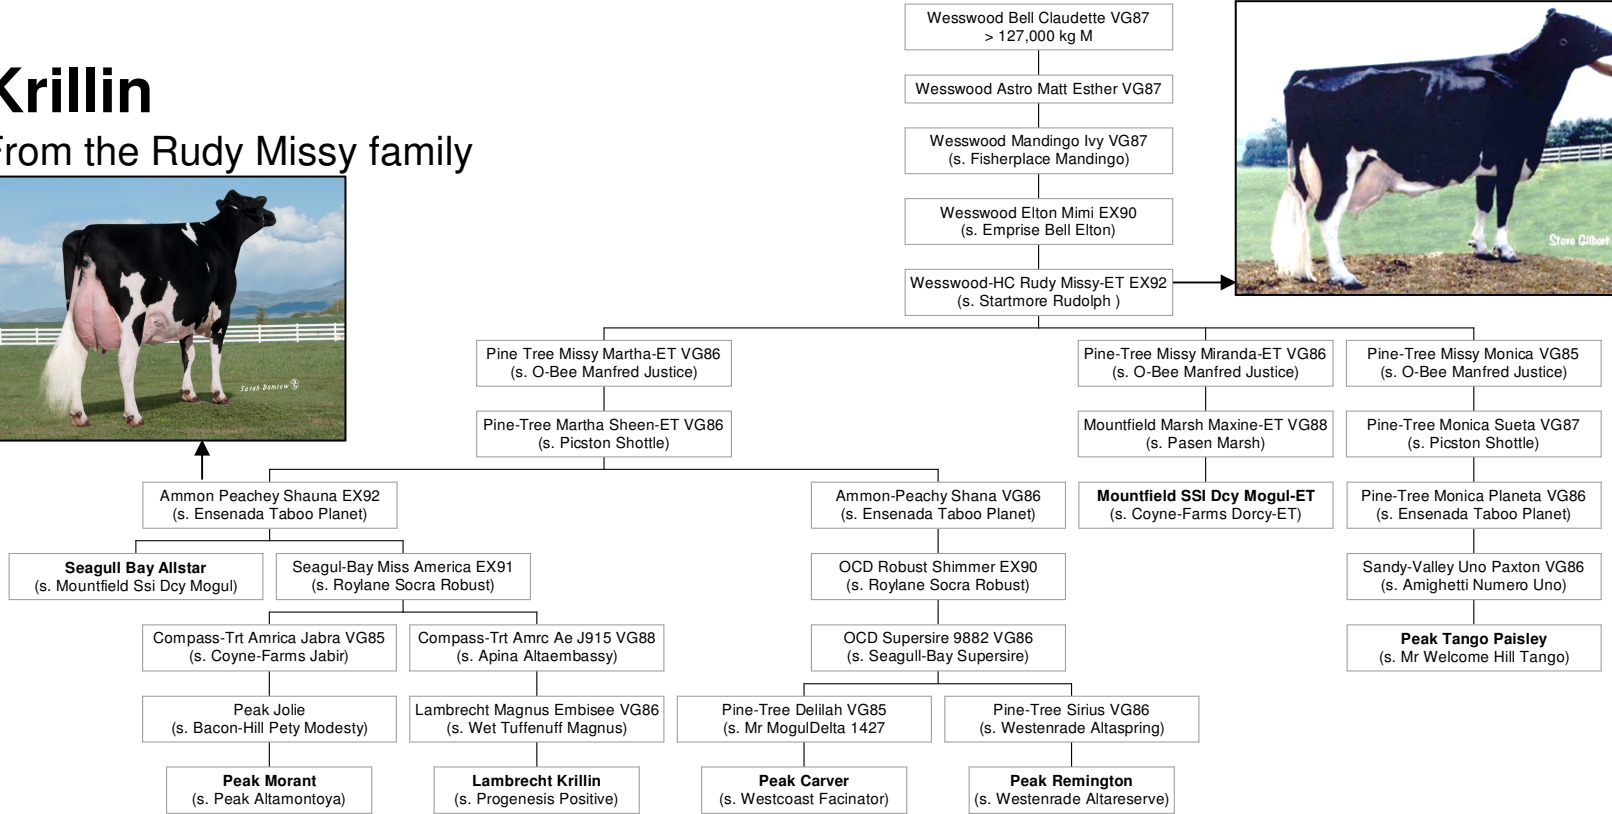

Krillin

From the Rudy Missy family

Wesswood Bell Claudette VG87
> 127,000 kg M

Wesswood Astro Matt Esther VG87

Wesswood Mandingo Ivy VG87
(s. Fisherplace Mandingo)

Wesswood Elton Mimi EX90
(s. Emprise Bell Elton)

Wesswood-HC Rudy Missy-ET EX92
(s. Startmore Rudolph)

Pine Tree Missy Martha-ET VG86
(s. O-Bee Manfred Justice)

Pine-Tree Martha Sheen-ET VG86
(s. Picston Shottle)

Ammon Peachey Shauna EX92
(s. Ensenada Taboo Planet)
62,002 kgM 4.1 3.3

Peak Morant
(s. Peak Altamontoya)

Lambrecht Krillin
(s. Progenesis Positive)

BETTER COWS > BETTER LIFE

Krillin

From the Rudy Missy family

BETTER COWS > BETTER LIFE