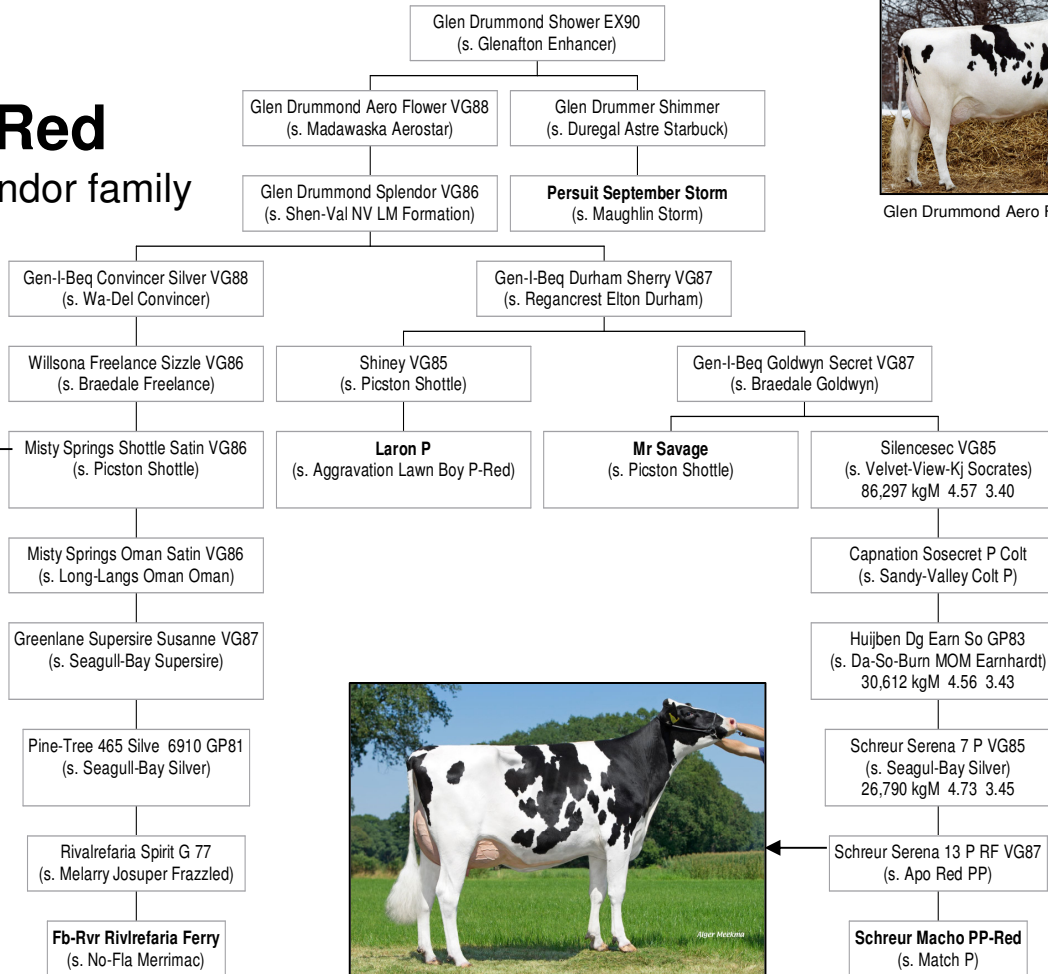

Macho PP-Red

From the 'S'/ Splendor family

Glen Drummond Aero Flower (9th dam)

Macho PP

From the 'S' Splendor family

Glen Drummond Aero Flower (9th dam)