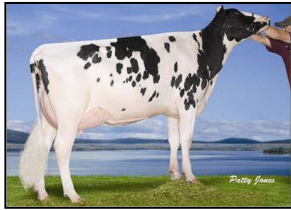

Macho PP-Red

From the 'S'/ Splendor family

Glen Drummond Aero Flower (9th dam)

Macho PP

From the 'S' Splendor family

Glen Drummond Aero Flower (9th dam)