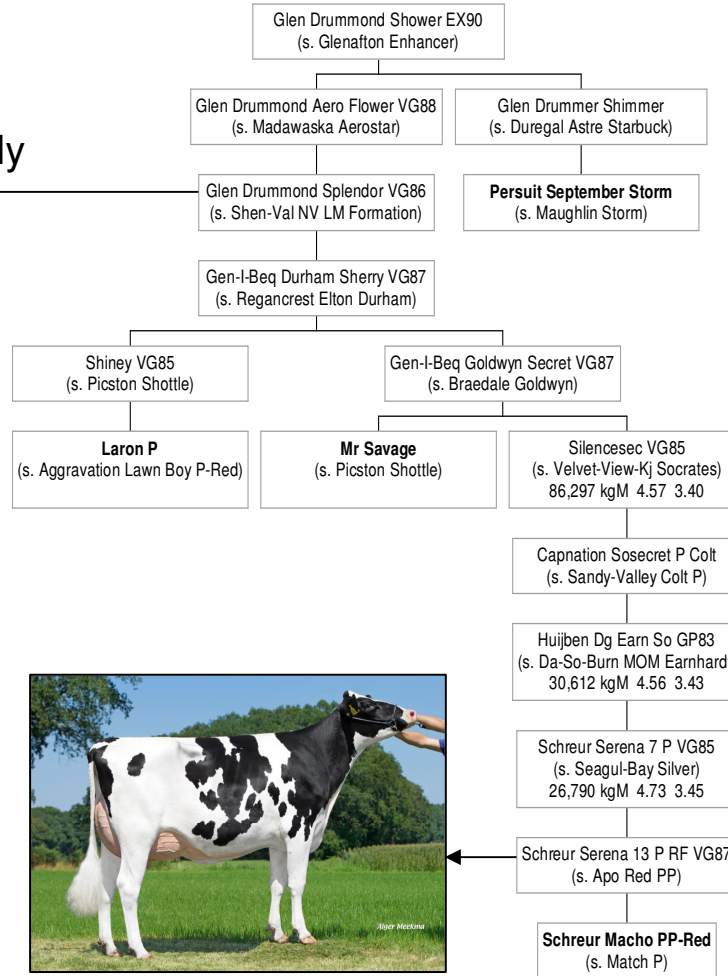

Macho PP-Red

From the 'S'/ Splendor family

Glen Drummond Aero Flower (9th dam)

Macho PP

From the 'S' Splendor family

Glen Drummond Aero Flower (9th dam)