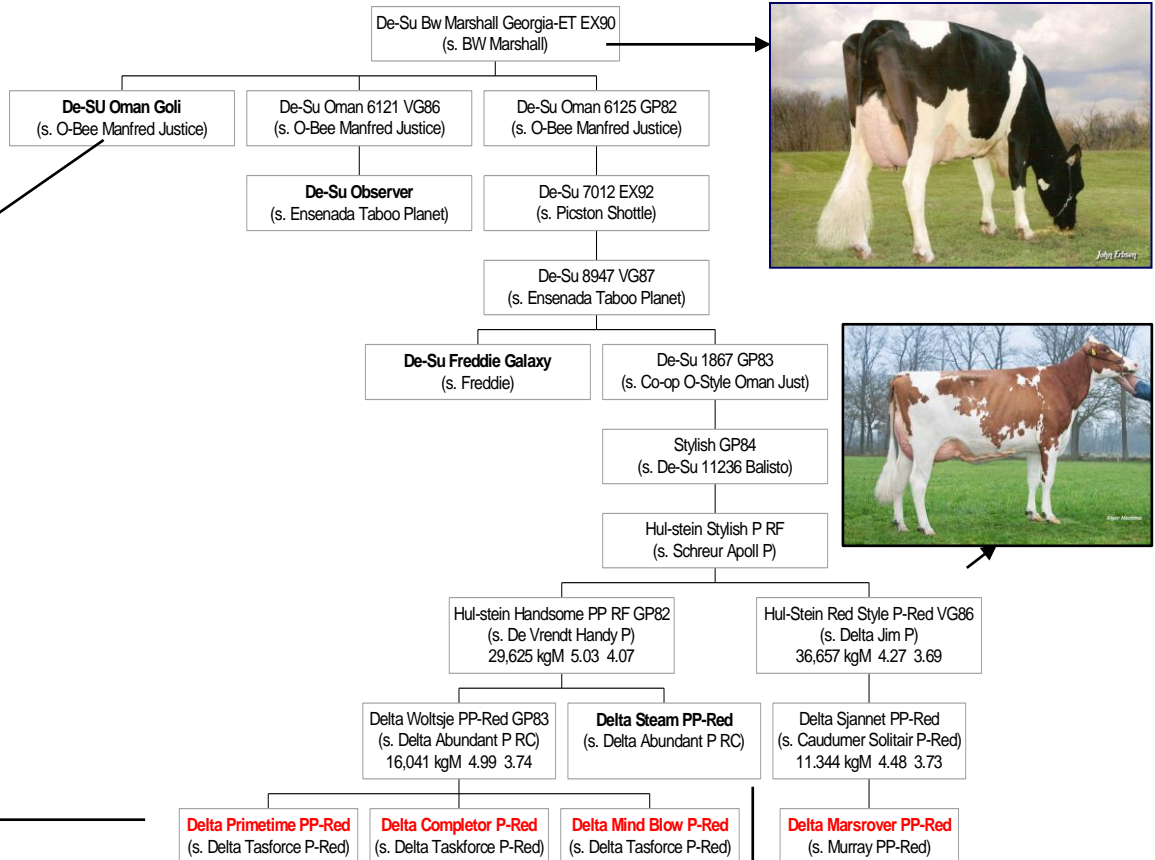

Primetime PP-Red

From the “De-Su” / Georgia Family

BETTER COWS > BETTER LIFE