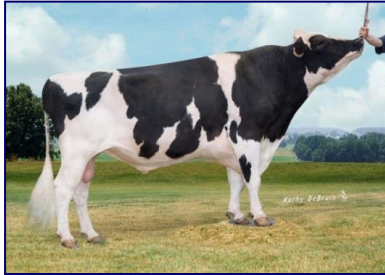

Primetime PP-Red

From the “De-Su” / Georgia Family

BETTER COWS > BETTER LIFE