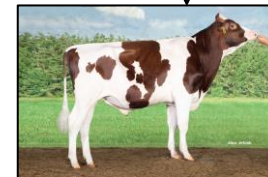

Primetime PP-Red

From the “De-Su” / Georgia Family

BETTER COWS > BETTER LIFE