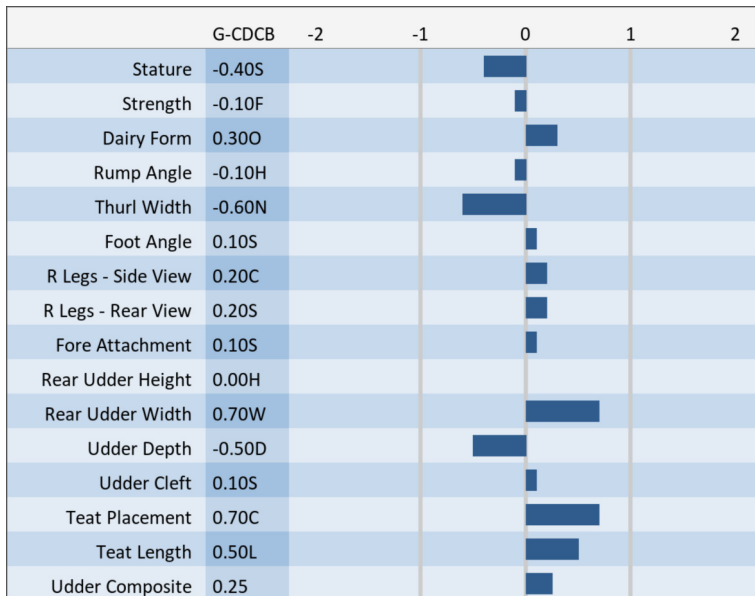

BULLS

[« RETURN TO BULLS LIST](#)

54BS597 Pine-Tree SVR

SANDSTORM ETV *TM

840003150687278 aAa: 534 Beta Cas: A2A2 Kappa Casein: BB
Born: 11/18/2018

Genomic Gems

SILVER x BIVER x DOUBLE DARE

12/2021 G-CDCB PERFORMANCE			
MILK +723	FAT +22 / -0.03%	PROTEIN +28 / +0.02%	PPR 103
PROD. 64%R N/A DTRS/N/A HRDS TYPE 65%R			
PL +3.1	UDC +0.25	SCS 2.81	TYPE +0.30
Milking Speed 98		Conception (SCR) -0.7	
Cow Livability +0.8			
CE 2.2%	NM\$ \$372	DPR +0.1	MOB +0.1

Sire: La Rainbow Sweet Silver ET
Dam: Nor-Bert Biver Sassy 'V87 88MS'
MGS: Scherma Blooming Biver *TM
MGD: Nor-Bert Dbl Dare Sunshine 'V87 87MS'
3-01 305d 3x 32,900m 5.3% 1747f 3.6% 1199p

[Click to view/download full size image](#)