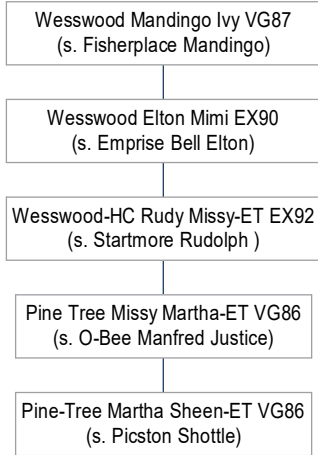

Engineer

From the Rudy Missy Family

Wesswood-HC Rudy Missy-ET EX92
(s. Startmore Rudolph)

Pione-Tree Missy Monica VG85
(s. O-Bee Manfred Justice)

Pine-Tree Monica Suela VG87
(s. Picston Shottle)

Pine-Tree Monica Planeta VG86
(s. Ensenada Taboo Planet)

Sandy-Valley SS Psych
(s. Seagull-Bay Supersire)

Sandy-Valley No Limit VG85
(Mr Mogul Delta 1427)

Pine-Tree 5976 Prop 7829 VG85
(s. Pine-Tree Prophecy)

Pine-Tree 5976 Achi 7705 GP82
(s. ABS Achiever)

Pine-Tree Honeycomb
(s. Peak Altazarek)

Pine-Tree Engineer
(s. Pine-Tree-I Pursuit)

Pine-Tree Halftime
(s. Regan-Danhof Gamechanger)

BETTER COWS > BETTER LIFE

Other bulls

From the Rudy Missy Family

BETTER COWS > BETTER LIFE