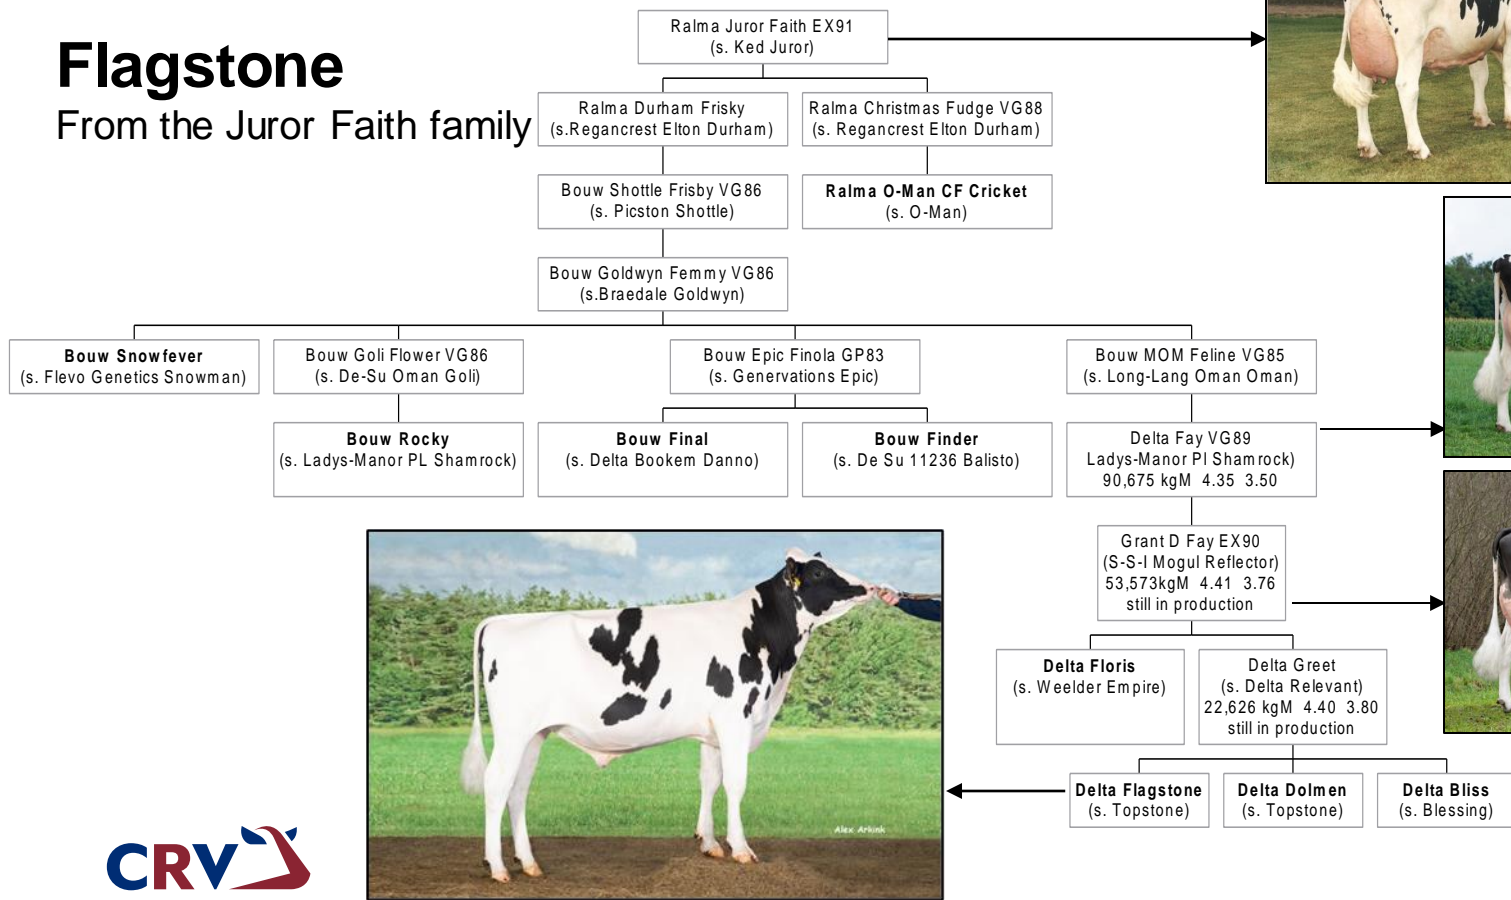

Flagstone

From the Juror Faith family

BETTER COWS > BETTER LIFE

Flagstone

From the Juror Faith family

Bouw MOM Feline VG85
(s. Long-Lang Oman Oman)

Delta Fay VG89
Ladys-Manor PI Shamrock
90,675 kgM 4.35 3.50

Grant D Fay EX90
(S-S-I Mogul Reflector)
53,573kgM 4.41 3.76
still in production

Delta Greet
(s. Delta Relevant)
22,626 kgM 4.40 3.80
still in production

Delta Floris
(s. Weelder Empire)

Grant D Rebel VG87
(s. Delta Relevant)
31,804 kgM 4.69 3.91
still in production