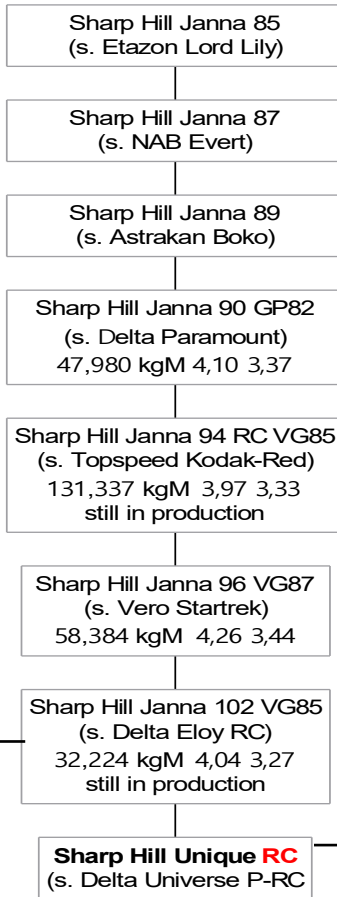

Unique RC

From a new cow family: JANNA
From Create-semen

Pictured at 125,000 kgM
Sterkoe 2