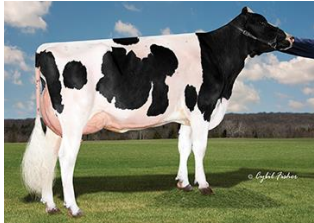

# Highstakes

From the Halo family

Snow-N-Denises Dellia EX95  
(s. Walkway Chief Mark)  
81,755 kgM 3.9 3.2

Regancrest Elton Disreal VG88  
(s. Elton)

Long-Haven Rudolph Dee EX90  
(s. Rudolph)  
75,705 kgM 4.3 3.5