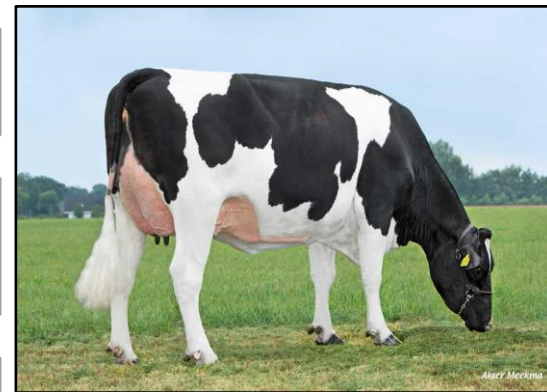

BETTER COWS > BETTER LIFE