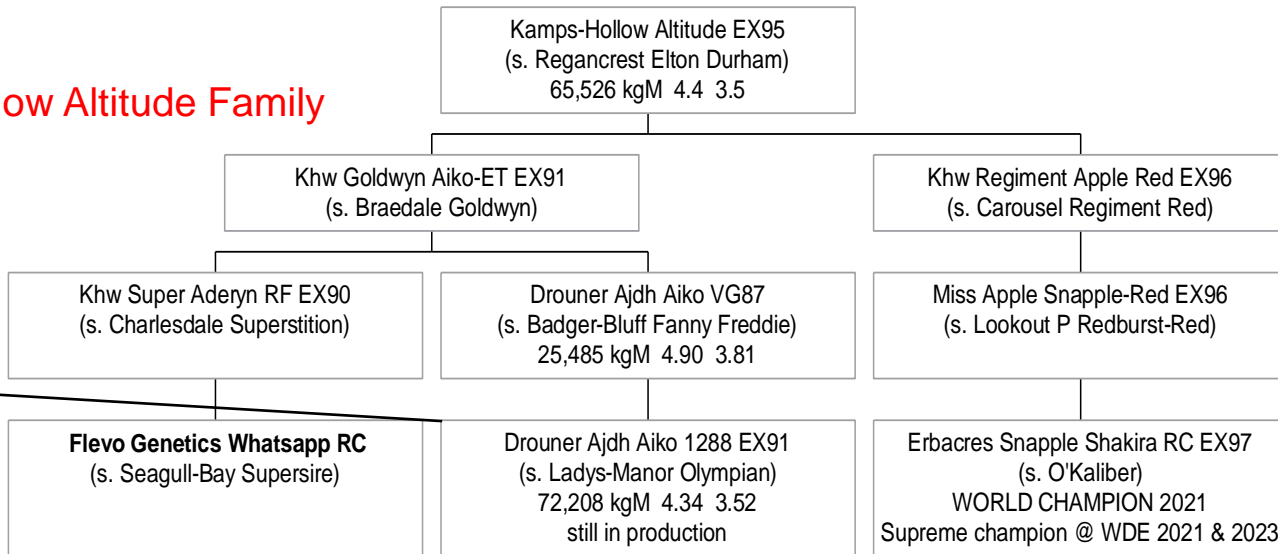

Altitude-Red

From the Kamps-Hollow Altitude Family

Drouner Altitude-Red
(s. Delta Jacuzzi-Red)